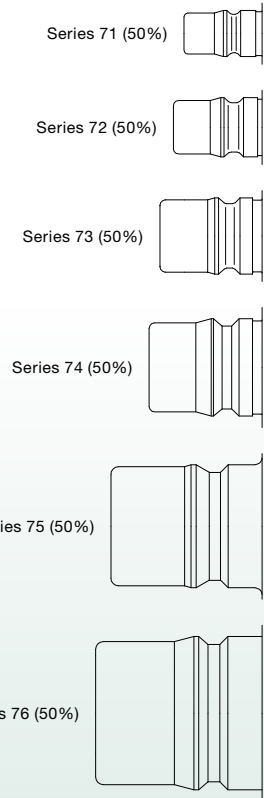

Coupling series in sizes 1/8" to 1" with plug profile compliant with ISO 7241-1 series B. Particularly suited to use with liquid media. Coupling system with two-hand operation, i.e. both hands are required when coupling/uncoupling. The coupling series stands out for its high flow rates against a low pressure drop.

- Available on request:
 - other seals for different temperature ranges and fluids

ISO 7241-1 B Profile

Working Pressure*:
see table

Material:

- Coupling: Brass
- Plug: Brass
- Seals: NBR

Working Temperature:

Double Shut-off

Double Shut-off

70KBIW Coupler with valve, Female Thread

Brass, NBR

Size	A	Version	HEX	L	L1	D	Version	max. Working Pressure
1/8"	G1/8	71KBIW10MPX	14	48.5	7	25	Brass	250
1/8"	G1/8	71KBIW10MPN	14	48.5	7	25	Nickel-plated brass	250
1/4"	G1/4	72KBIW13MPX	19	57.5	10	25	Brass	200
1/4"	G1/4	72KBIW13MPN	19	57.5	10	25	Nickel-plated brass	200
3/8"	G3/8	73KBIW17MPX	22	64	11.5	35	Brass	200
3/8"	G3/8	73KBIW17MPN	22	64	11.5	35	Nickel-plated brass	200
1/2"	G1/2	74KBIW21MPX	27	76	16	44.5	Brass	150
1/2"	G1/2	74KBIW21MPN	27	76	16	44.5	Nickel-plated brass	150
3/4"	G3/4	75KBIW26MPX	34	96	24	55	Brass	100
3/4"	G3/4	75KBIW26MPN	34	96	24	55	Nickel-plated brass	100
1"	G1	76KBIW33MPX	41	105.5	24	62	Brass	100
1"	G1	76KBIW33MPN	41	105.5	24	62	Nickel-plated brass	100

70SBIW Plug with valve, Female Thread

Brass, NBR

Size	A	Version	HEX	L	L1	Version	max. Working Pressure
1/8"	G1/8	71SBIW10MPX	14	29.5	7	Brass	250
1/8"	G1/8	71SBIW10MPN	14	29.5	7	Nickel-plated brass	250
1/4"	G1/4	72SBIW13MPX	19	35	10	Brass	200
1/4"	G1/4	72SBIW13MPN	19	35	10	Nickel-plated brass	200
3/8"	G3/8	73SBIW17MPX	22	39	11.5	Brass	200
3/8"	G3/8	73SBIW17MPN	22	39	11.5	Nickel-plated brass	200
1/2"	G1/2	74SBIW21MPX	27	48	16	Brass	150
1/2"	G1/2	74SBIW21MPN	27	48	16	Nickel-plated brass	150
3/4"	G3/4	75SBIW26MPX	36	60	24	Brass	100
3/4"	G3/4	75SBIW26MPN	36	60	24	Nickel-plated brass	100
1"	G1	76SBIW33MPX	41	65	24	Brass	100
1"	G1	76SBIW33MPN	41	65	24	Nickel-plated brass	100