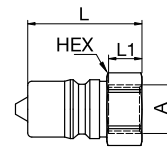

Double Shut-off

Double Shut-off

70KBIW Coupler with valve, Female Thread

Brass, NBR

Size	A	Version	HEX	L	L1	D	Version	max. Working Pressure
1/8"	G1/8	71KBIW10MPX	14	48.5	7	25	Brass	250
1/8"	G1/8	71KBIW10MPN	14	48.5	7	25	Nickel-plated brass	250
1/4"	G1/4	72KBIW13MPX	19	57.5	10	25	Brass	200
1/4"	G1/4	72KBIW13MPN	19	57.5	10	25	Nickel-plated brass	200
3/8"	G3/8	73KBIW17MPX	22	64	11.5	35	Brass	200
3/8"	G3/8	73KBIW17MPN	22	64	11.5	35	Nickel-plated brass	200
1/2"	G1/2	74KBIW21MPX	27	76	16	44.5	Brass	150
1/2"	G1/2	74KBIW21MPN	27	76	16	44.5	Nickel-plated brass	150
3/4"	G3/4	75KBIW26MPX	34	96	24	55	Brass	100
3/4"	G3/4	75KBIW26MPN	34	96	24	55	Nickel-plated brass	100
1"	G1	76KBIW33MPX	41	105.5	24	62	Brass	100
1"	G1	76KBIW33MPN	41	105.5	24	62	Nickel-plated brass	100

70SBIW Plug with valve, Female Thread

Brass, NBR

Size	A	Version	HEX	L	L1	Version	max. Working Pressure
1/8"	G1/8	71SBIW10MPX	14	29.5	7	Brass	250
1/8"	G1/8	71SBIW10MPN	14	29.5	7	Nickel-plated brass	250
1/4"	G1/4	72SBIW13MPX	19	35	10	Brass	200
1/4"	G1/4	72SBIW13MPN	19	35	10	Nickel-plated brass	200
3/8"	G3/8	73SBIW17MPX	22	39	11.5	Brass	200
3/8"	G3/8	73SBIW17MPN	22	39	11.5	Nickel-plated brass	200
1/2"	G1/2	74SBIW21MPX	27	48	16	Brass	150
1/2"	G1/2	74SBIW21MPN	27	48	16	Nickel-plated brass	150
3/4"	G3/4	75SBIW26MPX	36	60	24	Brass	100
3/4"	G3/4	75SBIW26MPN	36	60	24	Nickel-plated brass	100
1"	G1	76SBIW33MPX	41	65	24	Brass	100
1"	G1	76SBIW33MPN	41	65	24	Nickel-plated brass	100