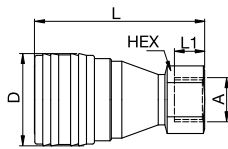

- Available on request:
 - other seals for different temperature ranges and fluids

ISO 7241-1 B Profile

Working Pressure*:
see table

Material:

- Coupling: Brass
- Plug: Brass
- Seals: NBR

Working Temperature:

-20°C up to +100°C (NBR)

Flow Rate Water:

- Series 71: 6 l/min.
- Series 72: 9 l/min.
- Series 73: 17 l/min.
- Series 74: 33 l/min.
- Series 75: 79 l/min.
- Series 76: 117 l/min.

pressure drop 0.5 bar

* maximum static working pressure with design factor 4 to 1.

Double Shut-off

Double Shut-off

70KBIW Coupler with valve, Female Thread

Brass, NBR

Size	A	Version	HEX	L	L1	D	Version	max. Working Pressure
1/8"	G1/8	71KBIW10MPX	14	48.5	7	25	Brass	250
1/8"	G1/8	71KBIW10MPN	14	48.5	7	25	Nickel-plated brass	250
1/4"	G1/4	72KBIW13MPX	19	57.5	10	25	Brass	200
1/4"	G1/4	72KBIW13MPN	19	57.5	10	25	Nickel-plated brass	200
3/8"	G3/8	73KBIW17MPX	22	64	11.5	35	Brass	200
3/8"	G3/8	73KBIW17MPN	22	64	11.5	35	Nickel-plated brass	200
1/2"	G1/2	74KBIW21MPX	27	76	16	44.5	Brass	150
1/2"	G1/2	74KBIW21MPN	27	76	16	44.5	Nickel-plated brass	150
3/4"	G3/4	75KBIW26MPX	34	96	24	55	Brass	100
3/4"	G3/4	75KBIW26MPN	34	96	24	55	Nickel-plated brass	100
1"	G1	76KBIW33MPX	41	105.5	24	62	Brass	100
1"	G1	76KBIW33MPN	41	105.5	24	62	Nickel-plated brass	100

70SBIW Plug with valve, Female Thread

Brass, NBR

Size	A	Version	HEX	L	L1	Version	max. Working Pressure
1/8"	G1/8	71SBIW10MPX	14	29.5	7	Brass	250
1/8"	G1/8	71SBIW10MPN	14	29.5	7	Nickel-plated brass	250
1/4"	G1/4	72SBIW13MPX	19	35	10	Brass	200
1/4"	G1/4	72SBIW13MPN	19	35	10	Nickel-plated brass	200
3/8"	G3/8	73SBIW17MPX	22	39	11.5	Brass	200
3/8"	G3/8	73SBIW17MPN	22	39	11.5	Nickel-plated brass	200
1/2"	G1/2	74SBIW21MPX	27	48	16	Brass	150
1/2"	G1/2	74SBIW21MPN	27	48	16	Nickel-plated brass	150
3/4"	G3/4	75SBIW26MPX	36	60	24	Brass	100
3/4"	G3/4	75SBIW26MPN	36	60	24	Nickel-plated brass	100
1"	G1	76SBIW33MPX	41	65	24	Brass	100
1"	G1	76SBIW33MPN	41	65	24	Nickel-plated brass	100