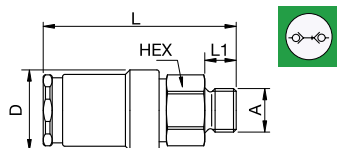

Flow Rate Air:
2.2 l/min.
pressure drop 0.5 bar

* maximum static working pressure with design factor 4 to 1.

Double Shut-off

Double Shut-off

303KBAW Coupler with valve, Male Thread

Stainless Steel AISI 316 L, FKM

| A | HEX | L | L1 | D |
|-----------------------------------|-----|----|----|----|
| G1/8 303KBAW10EVX | 14 | 43 | 7 | 18 |
| G1/4 303KBAW13EVX | 17 | 45 | 9 | 18 |

303KBKO Coupler with valve, with Plastic Hose Connection