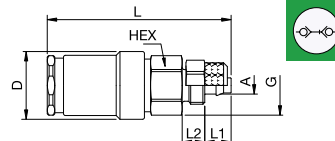

A	HEX	G	L	L1	L2	D
4 x 6 303KBK006EVX	14	M10x1	49	7	6	18
6 x 8 303KBK008EVX	14	M12x1	49	7	6	18