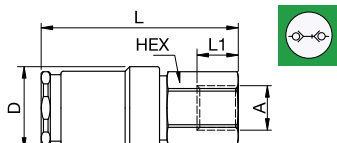

303KBIW Coupler with valve, Female Thread

Stainless Steel AISI 316 L, FKM

A	HEX	L	L1	D
G1/8 303KBIW10EVX	14	43	9	18
G1/4 303KBIW13EVX	17	45	9	18