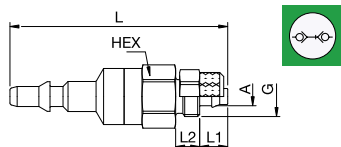

303SBAW Plug with valve, Male Thread

Stainless Steel AISI 316 L, FKM

| A | HEX | L | L1 |
|-----------------------------------|-----|------|----|
| G1/8 303SBAW10EVX | 14 | 48.5 | 7 |
| G1/4 303SBAW13EVX | 17 | 50.5 | 9 |

Double Shut-off

303SBIW Plug with valve, Female Thread

Stainless Steel AISI 316 L, FKM

A

HEX L L1

| | | | | |
|------|---------------------|----|------|---|
| G1/8 | 303SBIW10EVX | 14 | 48.5 | 9 |
| G1/4 | 303SBIW13EVX | 17 | 50.5 | 9 |

303SBKO Plug with valve, with Plastic Hose Connection

Stainless Steel AISI 316 L, FKM

A

HEX G L L1 L2

| | | | | | | |
|-------|---------------------|----|-------|------|---|---|
| 4 x 6 | 303SBKO06EVX | 14 | M10x1 | 54.5 | 7 | 6 |
| 6 x 8 | 303SBKO08EVX | 14 | M12x1 | 54.5 | 7 | 6 |