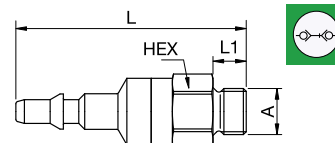

303KBIW Coupler with valve, Female Thread

Stainless Steel AISI 316 L, FKM

| A | HEX | L | L1 | D |
|-----------------------------------|-----|----|----|----|
| G1/8 303KBIW10EVX | 14 | 43 | 9 | 18 |
| G1/4 303KBIW13EVX | 17 | 45 | 9 | 18 |

303SBAW Plug with valve, Male Thread

Stainless Steel AISI 316 L, FKM

| A | HEX | L | L1 |
|-----------------------------------|-----|------|----|
| G1/8 303SBAW10EVX | 14 | 48.5 | 7 |
| G1/4 303SBAW13EVX | 17 | 50.5 | 9 |