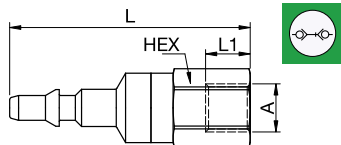

303SBAW Plug with valve, Male Thread

Stainless Steel AISI 316 L, FKM

| A | HEX | L | L1 |
|-----------------------------------|-----|------|----|
| G1/8 303SBAW10EVX | 14 | 48.5 | 7 |
| G1/4 303SBAW13EVX | 17 | 50.5 | 9 |

Double Shut-off

303SBIW Plug with valve, Female Thread

Stainless Steel AISI 316 L, FKM

A

HEX L L1

| | | | | |
|------|---------------------|----|------|---|
| G1/8 | 303SBIW10EVX | 14 | 48.5 | 9 |
| G1/4 | 303SBIW13EVX | 17 | 50.5 | 9 |