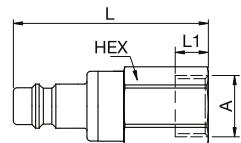

25SBIW Plug with valve, Female Thread

Nickel-plated brass, NBR

A		HEX	L	L1
G1/4	25SBIW13MPN	22	43	10
G3/8	25SBIW17MPN	22	43	9
G1/2	25SBIW21MPN	24	46	12

Double Shut-off