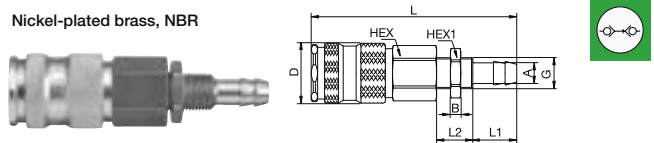

Double Shut-off

25KBT Coupler with valve, Hose Barb

Nickel-plated brass/steel or nickel-plated brass, NBR

A			HEX	L	L1	D	Version
6							Nickel-plated brass
6							Nickel-plated brass/steel
8							Nickel-plated brass
8							Nickel-plated brass/steel
9							Nickel-plated brass
9							Nickel-plated brass/steel
10							Nickel-plated brass
10							Nickel-plated brass/steel
13							Nickel-plated brass
13							Nickel-plated brass/steel
10							Nickel-plated brass
13							Nickel-plated brass

25KBKO Coupler with valve, with Plastic Hose Connection

Nickel-plated brass, NBR

A			HEX	G	L	L1	L2	D
6 x 8								
8 x 10								
9 x 12								

25KBTS Coupler with valve, Panel Mount with Hose Barb

Nickel-plated brass, NBR

A			HEX	HEX1	B	G	L	L1	L2	D
8										
10										

Double Shut-off

25KBKK Coupler with valve, Plastic Hose Connection with Spring Guard

Nickel-plated brass, NBR

A		HEX	G	L	L1	L2	D
6 x 8	25KBKK08BPN	19	M12x1	144	7	6	23
8 x 10	25KBKK10BPN	19	M16x1	142	7	6	23
9 x 12	25KBKK12BPN	19	M16x1	162	9	8	23