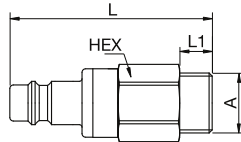

25SBA Plug with valve, Male Thread

Nickel-plated brass, NBR

A		HEX	L	L1
G1/8	25SBAW10MPN	22	44.5	9
G1/4	25SBAW13MPN	22	43	9
G3/8	25SBAW17MPN	22	43	9
G1/2	25SBAW21MPN	22	46	12
M14 x 1.5	25SBAD14MPN	22	44	10
M16 x 1.5	25SBAD16MPN	22	45	11
M18 x 1.5	25SBAD18MPN	22	45	11