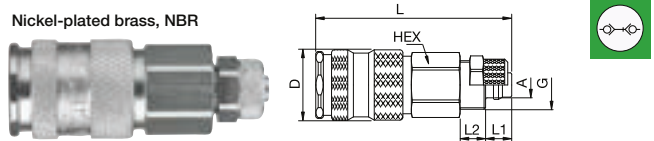

25KBKO Coupler with valve, with Plastic Hose Connection

Nickel-plated brass, NBR