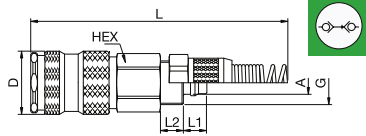

Double Shut-off

25KBKK Coupler with valve, Plastic Hose Connection with Spring Guard

Nickel-plated brass, NBR

A		HEX	G	L	L1	L2	D
6 x 8	25KBKK08BPN	19	M12x1	144	7	6	23
8 x 10	25KBKK10BPN	19	M16x1	142	7	6	23
9 x 12	25KBKK12BPN	19	M16x1	162	9	8	23