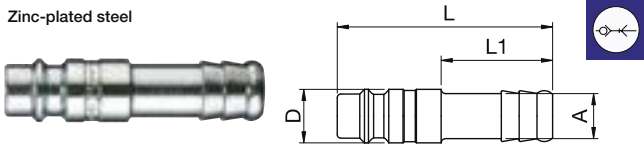

25SFIW Plug without valve, Female Thread

Zinc-plated steel

A		HEX	L	L1
G1/8	25SFIW10SXZ	9086 25 10	14	30 5
G1/4	25SFIW13SXZ	9086 25 13	17	38.5 12
G3/8	25SFIW17SXZ	9086 25 17	19	39.5 12
G1/2	25SFIW21SXZ	9086 25 21	24	44 14

25FAAK Plug without valve, Flex Joint, Male Thread

Nickel-plated steel, NBR

A		HEX	L	L1
R1/4	25FAAK13SPN	17	64	11

Single Shut-Off

25SFTF Plug without valve, Hose Barb

Zinc-plated steel

A			L	L1	D
6					
6					
8					
9					
10					
13					

Double Shut-off

25KBA Coupler with valve, Male Thread

Nickel-plated brass/steel or nickel-plated brass, NBR

A			HEX	L	L1	D	Version
R1/4							Nickel-plated brass
G1/4							Nickel-plated brass/steel
R3/8							Nickel-plated brass
G3/8							Nickel-plated brass/steel
R1/2							Nickel-plated brass
G1/2							Nickel-plated brass/steel
M14x1.5							Nickel-plated brass
M16x1.5							Nickel-plated brass
M18x1.5							Nickel-plated brass