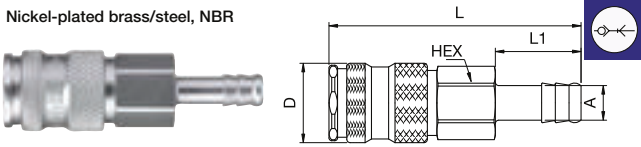

* maximum static working pressure with design factor 4 to 1.

Single Shut-Off

Single Shut-Off

25KAA Coupler with valve, Male Thread

Nickel-plated brass/steel, NBR

A		HEX	L	L1	D
R1/4	25KAAK13MPN	19	61	12	23
R3/8	25KAAK17MPN	19	60	12	23
R1/2	25KAAK21MPN	22	61	17	23
M14 x 1.5	25KAAD14MPN	19	59	10	23
M16 x 1.5	25KAAD16MPN	19	60	11	23
M18 x 1.5	25KAAD18MPN	19	60	11	23

25KAIW Coupler with valve, Female Thread

Nickel-plated brass/steel, NBR

A		HEX	L	L1	D
G1/4	25KAIW13MPN	19	56	10	23
G3/8	25KAIW17MPN	19	55	9	23
G1/2	25KAIW21MPN	24	58	12	23

Single Shut-Off

25KAT Coupler with valve, Hose Barb

Nickel-plated brass/steel, NBR

A		HEX	L	L1	D
6	25KATF06MPN	19	74	25	23
8	25KATF08MPN	19	74	25	23
9	25KATF09MPN	19	74	25	23
10	25KATF10MPN	19	74	25	23
13	25KATF13MPN	19	74	25	23
10 Push-Lok	25KATP10MPN	19	73	24	23
13 Push-Lok	25KATP13MPN	19	76	28	23