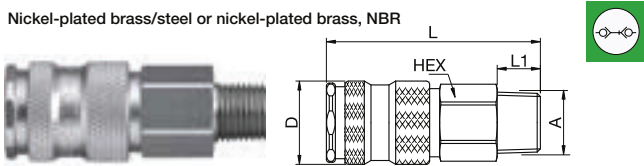

25SFIW Plug without valve, Female Thread

Zinc-plated steel

A		HEX	L	L1
G1/8	25SFIW10SXZ	9086 25 10	14	30 5
G1/4	25SFIW13SXZ	9086 25 13	17	38.5 12
G3/8	25SFIW17SXZ	9086 25 17	19	39.5 12
G1/2	25SFIW21SXZ	9086 25 21	24	44 14

25FAAK Plug without valve, Flex Joint, Male Thread

Nickel-plated steel, NBR

A		HEX	L	L1
R1/4	25FAAK13SPN	17	64	11

Single Shut-Off

25SFTF Plug without valve, Hose Barb

Zinc-plated steel

A			L	L1	D
6					
6					
8					
9					
10					
13					

Double Shut-off

25KBA Coupler with valve, Male Thread

Nickel-plated brass/steel or nickel-plated brass, NBR

A			HEX	L	L1	D	Version
R1/4							Nickel-plated brass
G1/4							Nickel-plated brass/steel
R3/8							Nickel-plated brass
G3/8							Nickel-plated brass/steel
R1/2							Nickel-plated brass
G1/2							Nickel-plated brass/steel
M14x1.5							Nickel-plated brass
M16x1.5							Nickel-plated brass
M18x1.5							Nickel-plated brass