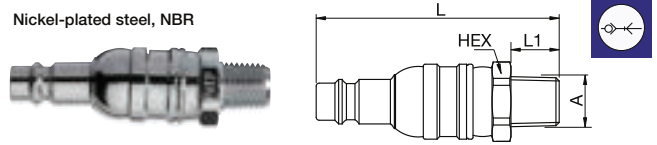

Zinc-plated steel

A		HEX	L	L1
R1/8	25SFAK10SXZ	13	33	9
G1/8	25SFAW10SXZ	9087 25 10	13	31 6.5
R1/4	25SFAK13SXZ	14	37	12
G1/4	25SFAW13SXZ	9087 25 13	17	33 8
R3/8	25SFAK17SXZ	17	37	12
G3/8	25SFAW17SXZ	9087 25 17	19	34 9
R1/2	25SFAK21SXZ	22	43	17
G1/2	25SFAW21SXZ	9087 25 21	24	38 10.5

25SFIW Plug without valve, Female Thread

Zinc-plated steel

A		HEX	L	L1
G1/8	25SFIW10SXZ	9086 25 10	14	30 5
G1/4	25SFIW13SXZ	9086 25 13	17	38.5 12
G3/8	25SFIW17SXZ	9086 25 17	19	39.5 12
G1/2	25SFIW21SXZ	9086 25 21	24	44 14

25FAAK Plug without valve, Flex Joint, Male Thread

Nickel-plated steel, NBR

A		HEX	L	L1
R1/4	25FAAK13SPN	17	64	11

Single Shut-Off

25SFTF Plug without valve, Hose Barb

Zinc-plated steel

A			L	L1	D
6					
6					
8					
9					
10					
13					