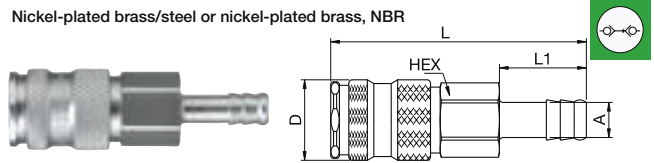

Double Shut-off

25KBA Coupler with valve, Male Thread

Nickel-plated brass/steel or nickel-plated brass, NBR

A			HEX	L	L1	D	Version
R1/4							Nickel-plated brass
G1/4							Nickel-plated brass/steel
R3/8							Nickel-plated brass
G3/8							Nickel-plated brass/steel
R1/2							Nickel-plated brass
G1/2							Nickel-plated brass/steel
M14x1.5							Nickel-plated brass
M16x1.5							Nickel-plated brass
M18x1.5							Nickel-plated brass

25KBIW Coupler with valve, Female Thread

Nickel-plated brass/steel or nickel-plated brass, NBR

A			HEX	L	L1	D	Version
G1/4							Nickel-plated brass
G1/4							Nickel-plated brass/steel
G3/8							Nickel-plated brass
G3/8							Nickel-plated brass/steel
G1/2							Nickel-plated brass
G1/2							Nickel-plated brass/steel

Double Shut-off

25KBT Coupler with valve, Hose Barb

Nickel-plated brass/steel or nickel-plated brass, NBR

A			HEX	L	L1	D	Version
6							Nickel-plated brass
6							Nickel-plated brass/steel
8							Nickel-plated brass
8							Nickel-plated brass/steel
9							Nickel-plated brass
9							Nickel-plated brass/steel
10							Nickel-plated brass
10							Nickel-plated brass/steel
13							Nickel-plated brass
13							Nickel-plated brass/steel
10							Nickel-plated brass
13							Nickel-plated brass