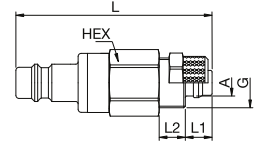

25SBK0 Plug with valve, with Plastic Hose Connection

Nickel-plated brass, NBR

A		HEX	G	L	L1	L2
4 x 6	25SBK006MPN	21	M10x1	47	7	6
6 x 8	25SBK008MPN	21	M12x1	47	7	6
8 x 10	25SBK010MPN	21	M16x1	51	8.5	8.5
9 x 12	25SBK012MPN	21	M16x1	51	8.5	8.5