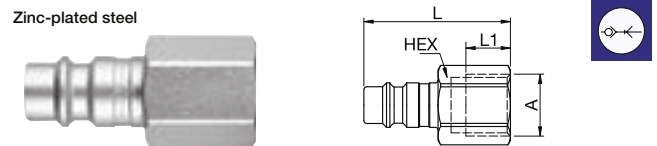

25SFIW Plug without valve, Female Thread

Zinc-plated steel

A		HEX	L	L1
G1/8	25SFIW10SXZ	9086 25 10	14	30 5
G1/4	25SFIW13SXZ	9086 25 13	17	38.5 12
G3/8	25SFIW17SXZ	9086 25 17	19	39.5 12
G1/2	25SFIW21SXZ	9086 25 21	24	44 14