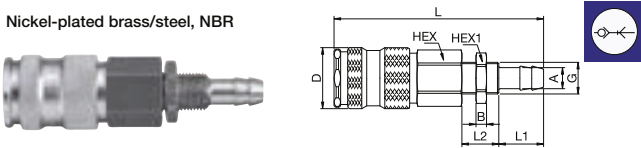

Nickel-plated brass/steel, NBR

A		HEX	L	L1	D
6	25KATF06MPN	19	74	25	23
8	25KATF08MPN	19	74	25	23
9	25KATF09MPN	19	74	25	23
10	25KATF10MPN	19	74	25	23
13	25KATF13MPN	19	74	25	23
10 Push-Lok	25KATP10MPN	19	73	24	23
13 Push-Lok	25KATP13MPN	19	76	28	23

25KAKO Coupler with valve, with Plastic Hose Connection

Nickel-plated brass/steel, NBR

A		HEX	G	L	L1	L2	D
6 x 8	25KAKO08MPN	19	M12x1	61	7	6	23
8 x 10	25KAKO10MPN	19	M16x1	65	9	8	23
9 x 12	25KAKO12MPN	19	M16x1	65	9	8	23

25KATS Coupler with valve, Panel Mount with Hose Barb

Nickel-plated brass/steel, NBR

A		HEX	HEX1	B	G	L	L1	L2	D
8	25KATS08MPN	19	17	4	M12x1	80	17	14	23
10	25KATS10MPN	19	17	4	G1/4	87	25	14	23

25KAKK Coupler with valve, Plastic Hose Connection with Spring Guard