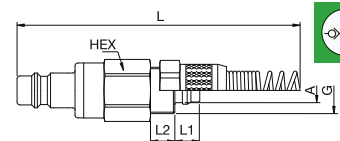

25SBKK Plug with valve, Plastic Hose Connection with Spring Guard

Nickel-plated brass, NBR

A		HEX	G	L	L1	L2
4 x 6	25SBKK06MPN	19	M10x1	120	7	6
6 x 8	25SBKK08MPN	19	M12x1	135	7	6
8 x 10	25SBKK10MPN	19	M16x1	145	8.5	8.5
9 x 12	25SBKK12MPN	19	M16x1	150	8.5	8.5