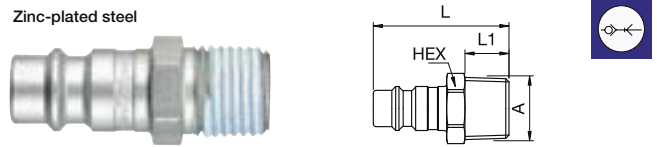

Nickel-plated brass/steel, NBR

A		HEX	G	L	L1	L2	D
6 x 8	25KAKK08MPN	19	M12x1	144	7	6	23
8 x 10	25KAKK10MPN	19	M16x1	155	9	8	23
9 x 12	25KAKK12MPN	19	M16x1	162	9	8	23

Single Shut-Off

25SFA Plug without valve, Male Thread

Zinc-plated steel

A		HEX	L	L1
R1/8	25SFAK10SXZ	13	33	9
G1/8	25SFAW10SXZ	9087 25 10	13	31 6.5
R1/4	25SFAK13SXZ	14	37	12
G1/4	25SFAW13SXZ	9087 25 13	17	33 8
R3/8	25SFAK17SXZ	17	37	12
G3/8	25SFAW17SXZ	9087 25 17	19	34 9
R1/2	25SFAK21SXZ	22	43	17
G1/2	25SFAW21SXZ	9087 25 21	24	38 10.5