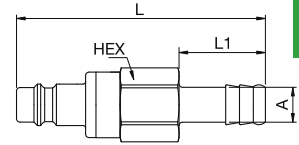

25SBIW Plug with valve, Female Thread

Nickel-plated brass, NBR

A		HEX	L	L1
G1/4	25SBIW13MPN	22	43	10
G3/8	25SBIW17MPN	22	43	9
G1/2	25SBIW21MPN	24	46	12

Double Shut-off

25SBT Plug with valve, Hose Barb

Nickel-plated brass, NBR