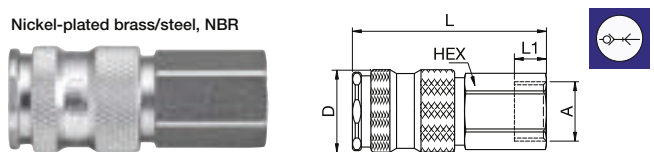

25KAIW Coupler with valve, Female Thread

Nickel-plated brass/steel, NBR

A		HEX	L	L1	D
G1/4	25KAIW13MPN	19	56	10	23
G3/8	25KAIW17MPN	19	55	9	23
G1/2	25KAIW21MPN	24	58	12	23