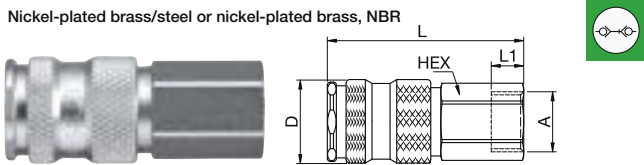

25FAAK Plug without valve, Flex Joint, Male Thread

Nickel-plated steel, NBR

A		HEX	L	L1
R1/4	25FAAK13SPN	17	64	11

Single Shut-Off

25SFTF Plug without valve, Hose Barb

Zinc-plated steel

A			L	L1	D
6					
6					
8					
9					
10					
13					

Double Shut-off

25KBA Coupler with valve, Male Thread

Nickel-plated brass/steel or nickel-plated brass, NBR

A			HEX	L	L1	D	Version
R1/4							Nickel-plated brass
G1/4							Nickel-plated brass/steel
R3/8							Nickel-plated brass
G3/8							Nickel-plated brass/steel
R1/2							Nickel-plated brass
G1/2							Nickel-plated brass/steel
M14x1.5							Nickel-plated brass
M16x1.5							Nickel-plated brass
M18x1.5							Nickel-plated brass

25KBIW Coupler with valve, Female Thread

Nickel-plated brass/steel or nickel-plated brass, NBR

A			HEX	L	L1	D	Version
G1/4							Nickel-plated brass
G1/4							Nickel-plated brass/steel
G3/8							Nickel-plated brass
G3/8							Nickel-plated brass/steel
G1/2							Nickel-plated brass
G1/2							Nickel-plated brass/steel