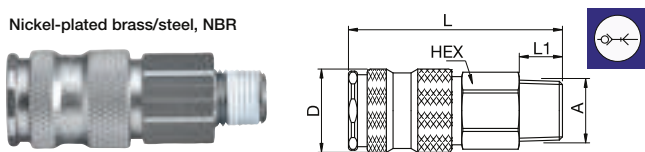

inlet pressure 6 bar, pressure drop 0.5 bar

Flow Rate Water:

28 l/min.

pressure drop 0.5 bar

KB Double Shut-Off

Working Pressure*:
up to 35 bar

Material:

- Coupling: Nickel plated brass / steel
- Plug: Nickel plated brass
- Seals: NBR

* maximum static working pressure with design factor 4 to 1.

Single Shut-Off

Single Shut-Off

25KAA Coupler with valve, Male Thread

Nickel-plated brass/steel, NBR

A		HEX	L	L1	D
R1/4	25KAAK13MPN	19	61	12	23
R3/8	25KAAK17MPN	19	60	12	23
R1/2	25KAAK21MPN	22	61	17	23
M14 x 1.5	25KAAD14MPN	19	59	10	23
M16 x 1.5	25KAAD16MPN	19	60	11	23
M18 x 1.5	25KAAD18MPN	19	60	11	23

25KAIW Coupler with valve, Female Thread

Nickel-plated brass/steel, NBR

A		HEX	L	L1	D
G1/4	25KAIW13MPN	19	56	10	23
G3/8	25KAIW17MPN	19	55	9	23
G1/2	25KAIW21MPN	24	58	12	23

Single Shut-Off

25KAT Coupler with valve, Hose Barb