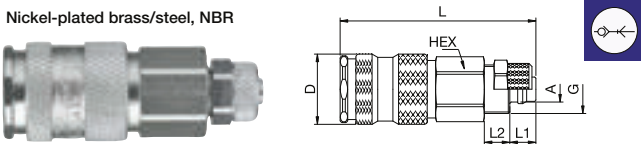

25KAKO Coupler with valve, with Plastic Hose Connection

Nickel-plated brass/steel, NBR

A		HEX	G	L	L1	L2	D
6 x 8	25KAKO08MPN	19	M12x1	61	7	6	23
8 x 10	25KAKO10MPN	19	M16x1	65	9	8	23
9 x 12	25KAKO12MPN	19	M16x1	65	9	8	23