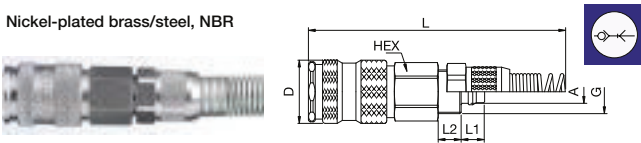

25KATS Coupler with valve, Panel Mount with Hose Barb

Nickel-plated brass/steel, NBR

A		HEX	HEX1	B	G	L	L1	L2	D
8	25KATS08MPN	19	17	4	M12x1	80	17	14	23
10	25KATS10MPN	19	17	4	G1/4	87	25	14	23

25KAKK Coupler with valve, Plastic Hose Connection with Spring Guard

Nickel-plated brass/steel, NBR

A		HEX	G	L	L1	L2	D
6 x 8	25KAKK08MPN	19	M12x1	144	7	6	23
8 x 10	25KAKK10MPN	19	M16x1	155	9	8	23
9 x 12	25KAKK12MPN	19	M16x1	162	9	8	23

Single Shut-Off

25SFA Plug without valve, Male Thread