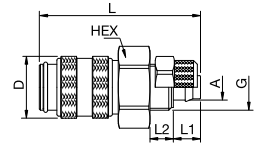

21KBK0 Coupler with valve, with Plastic Hose Connection

Stainless Steel, FKM

A			HEX	G	L	L1	L2	D	Version
4 x 6			14	M10x1	42	7	6	16	AISI 303
4 x 6			14	M10x1	42	7	6	16	AISI 316L
6 x 8			14	M12x1	42	7	6	16	AISI 303
6 x 8			14	M12x1	42	7	6	16	AISI 316L