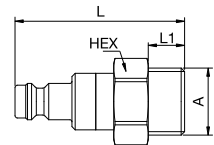

21SBAW Plug with valve, Male Thread

Stainless Steel, FKM

A			HEX	L	L1	Version
G1/8			14	40	7	AISI 303
G1/8			14	40	7	AISI 316L
G1/4			17	42	9	AISI 303
G1/4			17	42	9	AISI 316L
G3/8			19	42	9	AISI 303
G3/8			19	42	9	AISI 316L