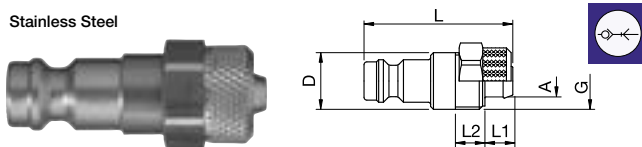

21SFKO Plug without valve, with Plastic Hose Connection

Stainless Steel

A		HEX	HEX1	G	L	L1	L2	D	Version
4 x 6	21SFKO06RXX	12	12	M10x1	32	7	6	10	AISI 303
4 x 6	21SFKO06EXX	12	12	M10x1	32	7	6	10	AISI 316L
6 x 8	21SFKO08RXX	14	14	M12x1	32	7	6	12	AISI 303
6 x 8	21SFKO08EXX	14	14	M12x1	32	7	6	12	AISI 316L