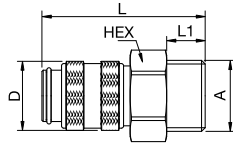

Series 21 - Stainless Steel

Double Shut-off

21KBAW Coupler with valve, Male Thread

Stainless Steel, FKM

A			HEX	L	L1	D	Version
G1/8			14	36	7	16	AISI 303
G1/8			14	36	7	16	AISI 316L
G1/4			17	38	9	16	AISI 303
G1/4			17	38	9	16	AISI 316L
G3/8			19	38	9	16	AISI 303
G3/8			19	38	9	16	AISI 316L