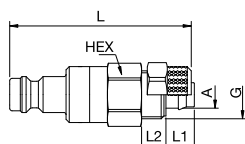

21SBKO Plug with valve, with Plastic Hose Connection

Stainless Steel, FKM

A		HEX	G	L	L1	L2	Version
4 x 6	21SBKO06RVX	14	M10x1	46	7	6	AISI 303
4 x 6	21SBKO06EVX	14	M10x1	46	7	6	AISI 316L
6 x 8	21SBKO08RVX	14	M12x1	46	7	6	AISI 303
6 x 8	21SBKO08EVX	14	M12x1	46	7	6	AISI 316L