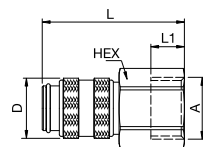

21SFRP Plug without valve, Push-In

Nickel-plated brass, NBR

A		HEX	L	D
6	21SFRP06MPN	14	30.5	13.3
8	21SFRP08MPN	17	37	15.3

Double Shut-off

21KBA Coupler with valve, Male Thread

Brass, NBR

A		HEX	L	L1	D	Version
G1/8	21KBAW10MPX	14	36	7	16	Brass
G1/8	21KBAW10MPN 9201 21 10	14	36	7	16	Nickel-plated brass
G1/4	21KBAW13MPX	17	38	9	16	Brass
G1/4	21KBAW13MPN 9201 21 13	17	38	9	16	Nickel-plated brass
G3/8	21KBAW17MPX	19	38	9	16	Brass
G3/8	21KBAW17MPN	19	38	9	16	Nickel-plated brass
M10 x 1	21KBAD10MPX	14	37	8	16	Brass
M10 x 1	21KBAD10MPN	14	37	8	16	Nickel-plated brass
M12 x 1.5	21KBAD12MPX	17	39	10	16	Brass
M12 x 1.5	21KBAD12MPN	17	39	10	16	Nickel-plated brass
M14 x 1.5	21KBAD14MPX	17	39	10	16	Brass
M14 x 1.5	21KBAD14MPN	17	39	10	16	Nickel-plated brass

21KBI Coupler with valve, Female Thread

Brass, NBR

A		HEX	L	L1	D	Version
G1/8	21KBIW10MPX	14	36	9	16	Brass
G1/8	21KBIW10MPN 9214 21 10	14	36	9	16	Nickel-plated brass
G1/4	21KBIW13MPX	17	38	9	16	Brass
G1/4	21KBIW13MPN 9214 21 13	17	38	9	16	Nickel-plated brass
G3/8	21KBIW17MPX	19	38	9	16	Brass
G3/8	21KBIW17MPN	19	38	9	16	Nickel-plated brass
M12 x 1.5	21KBIM12MPX	17	38	6	16	Brass
M12 x 1.5	21KBIM12MPN	17	38	6	16	Nickel-plated brass
M14 x 1.5	21KBIM14MPX	17	38	6	16	Brass
M14 x 1.5	21KBIM14MPN	17	38	6	16	Nickel-plated brass