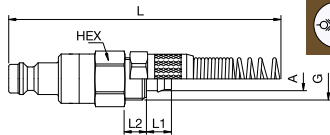

21SLKK Plug with valve, Plastic Hose Connection with Spring Guard

Nickel-plated brass, NBR

A		HEX	G	L	L1	L2
4 x 6	21SLKK06MPN	14	M10x1	130	7	6
6 x 8	21SLKK08MPN	14	M12x1	135	7	6