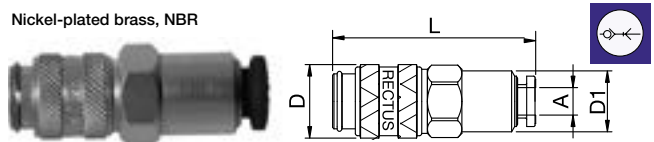

Single Shut-Off

21KATS Coupler with valve, Panel Mount with Hose Barb

Brass, NBR

A		HEX	HEX1	B	G	L	L1	L2	D	Version
4	21KATS04MPX	12	12	4	M10x1	60	17	14	16	Brass
4	21KATS04MPN	12	12	4	M10x1	60	17	14	16	Nickel-plated brass
5	21KATS05MPX	17	17	4	M12x1	60	17	14	16	Brass
5	21KATS05MPN	17	17	4	M12x1	60	17	14	16	Nickel-plated brass
6	21KATS06MPX	17	17	4	M12x1	60	17	14	16	Brass
6	21KATS06MPN	17	17	4	M12x1	60	17	14	16	Nickel-plated brass
8	21KATS08MPX	17	17	4	M12x1	60	17	14	16	Brass
8	21KATS08MPN	17	17	4	M12x1	60	17	14	16	Nickel-plated brass
9	21KATS09MPX	17	19	4	M14x1	60	17	14	16	Brass
9	21KATS09MPN	17	19	4	M14x1	60	17	14	16	Nickel-plated brass
10	21KATS10MPX	17	19	4	M14x1	60	17	14	16	Brass
10	21KATS10MPN	17	19	4	M14x1	60	17	14	16	Nickel-plated brass

21KAKK Coupler with valve, Plastic Hose Connection with Spring Guard

Brass, NBR

A		HEX	G	L	L1	L2	D	Version
4 x 6	21KAKK06MPX	14	M10x1	125	7	6	16	Brass
4 x 6	21KAKK06MPN	14	M10x1	125	7	6	16	Nickel-plated brass
6 x 8	21KAKK08MPX	14	M10x1	130	7	6	16	Brass
6 x 8	21KAKK08MPN	14	M10x1	130	7	6	16	Nickel-plated brass

21KARP Coupler with valve, Push-In

Nickel-plated brass, NBR

A		HEX	L	D	D1
6	21KARP06MPN	14	43.5	16	13.3
8	21KARP08MPN	17	48	16	15.3

Single Shut-Off

21SFA Plug without valve, Male Thread

Brass

A			HEX	L	L1	Version
G1/8	21SAW10MXX		14	25	7	Brass
G1/8	21SAW10MXN	9087 21 10	14	25	7	Nickel-plated brass
G1/4	21SAW13MXX		17	28	9	Brass
G1/4	21SAW13MXN	9087 21 13	17	28	9	Nickel-plated brass
G3/8	21SAW17MXX		19	28	9	Brass
G3/8	21SAW17MXN		19	28	9	Nickel-plated brass
M10 x 1	21SFAD10MXX		14	26	8	Brass
M10 x 1	21SFAD10MXN		14	26	8	Nickel-plated brass
M12 x 1.5	21SFAD12MXX		17	28	10	Brass
M12 x 1.5	21SFAD12MXN		17	28	10	Nickel-plated brass
M14 x 1.5	21SFAD14MXX		17	28	10	Brass
M14 x 1.5	21SFAD14MXN		17	28	10	Nickel-plated brass