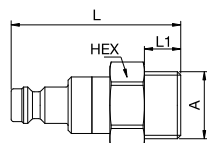

Nickel-plated brass, NBR

A		HEX	L	L1
G1/8	21SLAW10MPN	14	40	7
G1/4	21SLAW13MPN	17	42	9
G3/8	21SLAW17MPN	19	42	9

Dry-Break

21SLIW Plug with valve, Female Thread

Nickel-plated brass, NBR

A		HEX	L	L1
G1/8	21SLIW10MPN	14	40	7
G1/4	21SLIW13MPN	17	42	7
G3/8	21SLIW17MPN	19	42	7