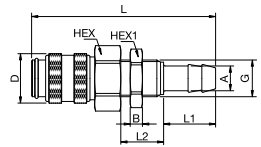

21KBKS Coupler with valve, Panel Mount with Plastic Hose Connection

Brass, NBR

A		HEX	HEX1	B	G	L	L1	L2	D	Version
4 x 6	21KBKS06MPX	14	12	3	M10x1	54	7	18	16	Brass
4 x 6	21KBKS06MPN	14	12	3	M10x1	54	7	18	16	Nickel-plated brass
6 x 8	21KBKS08MPX	17	17	4	M12x1	54	7	18	16	Brass
6 x 8	21KBKS08MPN	17	17	4	M12x1	54	7	18	16	Nickel-plated brass

Double Shut-off

21KBTS Coupler with valve, Panel Mount with Hose Barb

Brass, NBR

A		HEX	HEX1	B	G	L	L1	L2	D	Version
4	21KBTS04MPX	14	14	3	M10x1	60	17	14	16	Brass
4	21KBTS04MPN	9226 21 04	14	14	3	M10x1	60	17	14	Nickel-plated brass
5	21KBTS05MPX	17	17	4	M12x1	60	17	14	16	Brass
5	21KBTS05MPN	17	17	4	M12x1	60	17	14	16	Nickel-plated brass
6	21KBTS06MPX	17	17	4	M12x1	60	17	14	16	Brass
6	21KBTS06MPN	9226 21 06	17	17	4	M12x1	60	17	14	Nickel-plated brass
8	21KBTS08MPX	17	17	4	M12x1	60	17	14	16	Brass
8	21KBTS08MPN	9226 21 08	17	17	4	M12x1	60	17	14	Nickel-plated brass
9	21KBTS09MPX	17	19	4	M12x1	60	17	14	16	Brass
9	21KBTS09MPN	17	19	4	M12x1	60	17	14	16	Nickel-plated brass
10	21KBTS10MPX	17	19	4	M14x1	60	17	14	16	Brass
10	21KBTS10MPN	17	19	4	M14x1	60	17	14	16	Nickel-plated brass