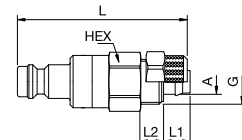

21SLKO Plug with valve, with Plastic Hose Connection

Nickel-plated brass, NBR

A		HEX	G	L	L1	L2
4 x 6	21SLKO06MPN	14	M10x1	46	7	6
6 x 8	21SLKO08MPN	14	M12x1	46	7	6