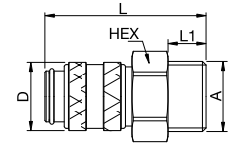

21SBRP Plug with valve, Push-In

Nickel-plated brass, NBR

A	Version	HEX	L
4 x 6	21SBRP06MPN	14	47.5
6 x 8	21SBRP08MPN	17	47.5

Dry-Break

21KLAW Coupler with valve, Male Thread

Nickel-plated brass, NBR

A	Version	HEX	L	L1	D
G1/8	21KLAW10MPN	14	36	7	16
G1/4	21KLAW13MPN	17	38	9	16
G3/8	21KLAW17MPN	19	38	9	16