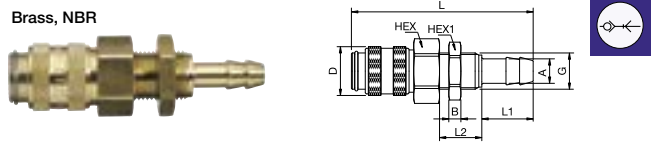

21KAKS Coupler with valve, Panel Mount with Plastic Hose Connection

Brass, NBR

A		HEX	HEX1	B	G	L	L1	L2	D	Version
4 x 6	21KAKS06MPX	14	12	3	M10x1	54	7	18	16	Brass
4 x 6	21KAKS06MPN	14	12	3	M10x1	54	7	18	16	Nickel-plated brass
6 x 8	21KAKS08MPX	17	17	4	M12x1	54	7	18	16	Brass
6 x 8	21KAKS08MPN	17	17	4	M12x1	54	7	18	16	Nickel-plated brass

Single Shut-Off

21KATS Coupler with valve, Panel Mount with Hose Barb

Brass, NBR

A		HEX	HEX1	B	G	L	L1	L2	D	Version
4	21KATS04MPX	12	12	4	M10x1	60	17	14	16	Brass
4	21KATS04MPN	12	12	4	M10x1	60	17	14	16	Nickel-plated brass
5	21KATS05MPX	17	17	4	M12x1	60	17	14	16	Brass
5	21KATS05MPN	17	17	4	M12x1	60	17	14	16	Nickel-plated brass
6	21KATS06MPX	17	17	4	M12x1	60	17	14	16	Brass
6	21KATS06MPN	17	17	4	M12x1	60	17	14	16	Nickel-plated brass
8	21KATS08MPX	17	17	4	M12x1	60	17	14	16	Brass
8	21KATS08MPN	17	17	4	M12x1	60	17	14	16	Nickel-plated brass
9	21KATS09MPX	17	19	4	M14x1	60	17	14	16	Brass
9	21KATS09MPN	17	19	4	M14x1	60	17	14	16	Nickel-plated brass
10	21KATS10MPX	17	19	4	M14x1	60	17	14	16	Brass
10	21KATS10MPN	17	19	4	M14x1	60	17	14	16	Nickel-plated brass