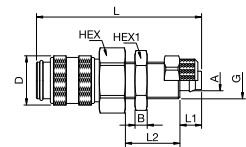

21KBKS Coupler with valve, Panel Mount with Plastic Hose Connection

Brass, NBR

A		HEX	HEX1	B	G	L	L1	L2	D	Version
4 x 6	21KBKS06MPX	14	12	3	M10x1	54	7	18	16	Brass
4 x 6	21KBKS06MPN	14	12	3	M10x1	54	7	18	16	Nickel-plated brass
6 x 8	21KBKS08MPX	17	17	4	M12x1	54	7	18	16	Brass
6 x 8	21KBKS08MPN	17	17	4	M12x1	54	7	18	16	Nickel-plated brass

Double Shut-off