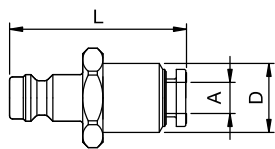

21SFRP Plug without valve, Push-In

Nickel-plated brass, NBR

A		HEX	L	D
6	21SFRP06MPN	14	30.5	13.3
8	21SFRP08MPN	17	37	15.3

Double Shut-off

21KBA Coupler with valve, Male Thread

Brass, NBR

A		HEX	L	L1	D	Version
G1/8	21KBAW10MPX	14	36	7	16	Brass
G1/8	21KBAW10MPN 9201 21 10	14	36	7	16	Nickel-plated brass
G1/4	21KBAW13MPX	17	38	9	16	Brass
G1/4	21KBAW13MPN 9201 21 13	17	38	9	16	Nickel-plated brass
G3/8	21KBAW17MPX	19	38	9	16	Brass
G3/8	21KBAW17MPN	19	38	9	16	Nickel-plated brass
M10 x 1	21KBAD10MPX	14	37	8	16	Brass
M10 x 1	21KBAD10MPN	14	37	8	16	Nickel-plated brass
M12 x 1.5	21KBAD12MPX	17	39	10	16	Brass
M12 x 1.5	21KBAD12MPN	17	39	10	16	Nickel-plated brass
M14 x 1.5	21KBAD14MPX	17	39	10	16	Brass
M14 x 1.5	21KBAD14MPN	17	39	10	16	Nickel-plated brass