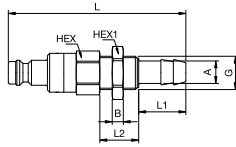

Double Shut-off

21SBTS Plug with valve, Panel Mount with Hose Barb

Brass, NBR

A	Version	HEX	HEX1	B	G	L	L1	L2	Version
4	21SBTS04MPX	14	14	3	M10x1	64	17	14	Brass
4	21SBTS04MPN	14	14	3	M10x1	64	17	14	Nickel-plated brass
5	21SBTS05MPX	14	14	4	M10x1	64	17	14	Brass
5	21SBTS05MPN	14	14	4	M10x1	64	17	14	Nickel-plated brass
6	21SBTS06MPX	14	17	4	M12x1	64	17	14	Brass
6	21SBTS06MPN	14	17	4	M12x1	64	17	14	Nickel-plated brass
8	21SBTS08MPX	14	17	4	M12x1	64	17	14	Brass
8	21SBTS08MPN	14	17	4	M12x1	64	17	14	Nickel-plated brass
9	21SBTS09MPX	14	17	4	M12x1	64	17	14	Brass
9	21SBTS09MPN	14	17	4	M12x1	64	17	14	Nickel-plated brass
10	21SBTS10MPX	14	19	4	M14x1	64	17	14	Brass
10	21SBTS10MPN	14	19	4	M14x1	64	17	14	Nickel-plated brass