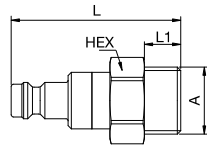

21KBRP Coupler with valve, Push-In

Nickel-plated brass, NBR

A		HEX	L	D	D1
6	21KBRP06MPN	14	43.5	16	13.3
8	21KBRP08MPN	17	48	16	15.3

Double Shut-off

21SBA Plug with valve, Male Thread

Brass, NBR

A			HEX	L	L1	Version
G1/8			14	40	7	Brass
G1/8	21SBAW10MPX					
G1/8	21SBAW10MPN	9287 21 10	14	40	7	Nickel-plated brass
G1/4	21SBAW13MPX		17	42	9	Brass
G1/4	21SBAW13MPN	9287 21 13	17	42	9	Nickel-plated brass
G3/8	21SBAW17MPX		19	42	9	Brass
G3/8	21SBAW17MPN		19	42	9	Nickel-plated brass
M10 x 1	21SBAD10MPX		14	41	8	Brass
M10 x 1	21SBAD10MPN		14	41	8	Nickel-plated brass
M12 x 1.5	21SBAD12MPX		17	43	10	Brass
M12 x 1.5	21SBAD12MPN		17	43	10	Nickel-plated brass
M14 x 1.5	21SBAD14MPX		17	43	10	Brass
M14 x 1.5	21SBAD14MPN		17	43	10	Nickel-plated brass