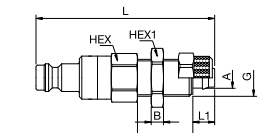

21SBKS Plug with valve, Panel Mount with Plastic Hose Connection

Brass, NBR

A			HEX	HEX1	B	G	L	L1	L2	Version
4 x 6			14	12	3	M10x1	58	7	18	Brass
4 x 6	21SBKS06MPX									
4 x 6	21SBKS06MPN		14	12	3	M10x1	58	7	18	Nickel-plated brass
6 x 8	21SBKS08MPX		17	17	4	M12x1	58	7	18	Brass
6 x 8	21SBKS08MPN		17	17	4	M12x1	58	7	18	Nickel-plated brass