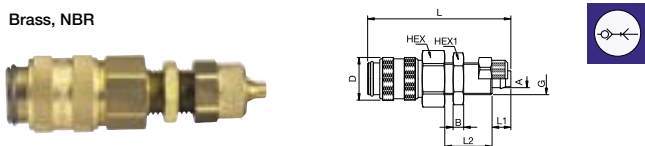

21KAKS Coupler with valve, Panel Mount with Plastic Hose Connection

Brass, NBR

A		HEX	HEX1	B	G	L	L1	L2	D	Version
4 x 6	21KAKS06MPX	14	12	3	M10x1	54	7	18	16	Brass
4 x 6	21KAKS06MPN	14	12	3	M10x1	54	7	18	16	Nickel-plated brass
6 x 8	21KAKS08MPX	17	17	4	M12x1	54	7	18	16	Brass
6 x 8	21KAKS08MPN	17	17	4	M12x1	54	7	18	16	Nickel-plated brass

Single Shut-Off