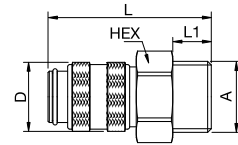

21SFRP Plug without valve, Push-In

Nickel-plated brass, NBR

A		HEX	L	D
6	21SFRP06MPN	14	30.5	13.3
8	21SFRP08MPN	17	37	15.3

Double Shut-off

21KBA Coupler with valve, Male Thread

Brass, NBR

A		HEX	L	L1	D	Version
G1/8	21KBAW10MPX	14	36	7	16	Brass
G1/8	21KBAW10MPN 9201 21 10	14	36	7	16	Nickel-plated brass
G1/4	21KBAW13MPX	17	38	9	16	Brass
G1/4	21KBAW13MPN 9201 21 13	17	38	9	16	Nickel-plated brass
G3/8	21KBAW17MPX	19	38	9	16	Brass
G3/8	21KBAW17MPN	19	38	9	16	Nickel-plated brass
M10 x 1	21KBAD10MPX	14	37	8	16	Brass
M10 x 1	21KBAD10MPN	14	37	8	16	Nickel-plated brass
M12 x 1.5	21KBAD12MPX	17	39	10	16	Brass
M12 x 1.5	21KBAD12MPN	17	39	10	16	Nickel-plated brass
M14 x 1.5	21KBAD14MPX	17	39	10	16	Brass
M14 x 1.5	21KBAD14MPN	17	39	10	16	Nickel-plated brass

21KBI Coupler with valve, Female Thread

Brass, NBR

A		HEX	L	L1	D	Version
G1/8	21KBIW10MPX	14	36	9	16	Brass
G1/8	21KBIW10MPN 9214 21 10	14	36	9	16	Nickel-plated brass
G1/4	21KBIW13MPX	17	38	9	16	Brass
G1/4	21KBIW13MPN 9214 21 13	17	38	9	16	Nickel-plated brass
G3/8	21KBIW17MPX	19	38	9	16	Brass
G3/8	21KBIW17MPN	19	38	9	16	Nickel-plated brass
M12 x 1.5	21KBIM12MPX	17	38	6	16	Brass
M12 x 1.5	21KBIM12MPN	17	38	6	16	Nickel-plated brass
M14 x 1.5	21KBIM14MPX	17	38	6	16	Brass
M14 x 1.5	21KBIM14MPN	17	38	6	16	Nickel-plated brass