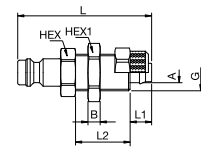

21SFKS Plug without valve, Panel Mount with Plastic Hose Connection

Brass

A		HEX	HEX1	B	G	L	L1	L2	Version
4 x 6	21SFKS06MXX	14	12	3	M10x1	43	7	18	Brass
4 x 6	21SFKS06MXN	14	12	3	M10x1	43	7	18	Nickel-plated brass
6 x 8	21SFKS08MXX	14	17	4	M12x1	44	7	18	Brass
6 x 8	21SFKS08MXN	14	17	4	M12x1	44	7	18	Nickel-plated brass