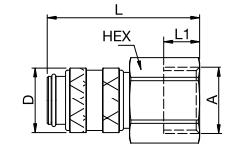

21KLIW Coupler with valve, Female Thread

Nickel-plated brass, NBR

A	Version	HEX	L	L1	D
G1/8	21KLIW10MPN	14	36	9	16
G1/4	21KLIW13MPN	17	38	9	16
G3/8	21KLIW17MPN	19	38	9	16