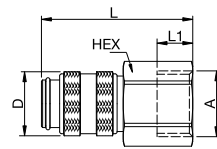

Flow Rate Water:
2.7 l/min.
pressure drop 0.5 bar

KL Dry-break

Working Pressure*:
up to 8 bar

Material:

- Coupling: Brass
- Plug: Brass
- Seals: NBR

Working Temperature:
-20°C up to +100°C (NBR)

Flow Rate Water:
2.7 l/min.
pressure drop 0.5 bar

* maximum static working pressure with design factor 4 to 1.

 Single Shut-Off

21KAA Coupler with valve, Male Thread

Brass, NBR

A	Version	HEX	L	L1	D	Version
G1/8	21KAAW10MPX	14	36	7	16	Brass
G1/8	21KAAW10MPN	14	36	7	16	Nickel-plated brass
G1/4	21KAAW13MPX	17	38	9	16	Brass
G1/4	21KAAW13MPN	17	38	9	16	Nickel-plated brass
G3/8	21KAAW17MPX	19	38	9	16	Brass
G3/8	21KAAW17MPN	19	38	9	16	Nickel-plated brass
M10 x 1	21KAAD10MPX	14	37	8	16	Brass
M10 x 1	21KAAD10MPN	14	37	8	16	Nickel-plated brass
M12 x 1.5	21KAAD12MPX	17	39	10	16	Brass
M12 x 1.5	21KAAD12MPN	17	39	10	16	Nickel-plated brass
M14 x 1.5	21KAAD14MPX	17	39	10	16	Brass
M14 x 1.5	21KAAD14MPN	17	39	10	16	Nickel-plated brass

 Single Shut-Off

21KAI Coupler with valve, Female Thread

Brass, NBR

A	Version	HEX	L	L1	D	Version
G1/8	21KAIW10MPX	14	36	9	16	Brass
G1/8	21KAIW10MPN	14	36	9	16	Nickel-plated brass
G1/4	21KAIW13MPX	17	38	9	16	Brass
G1/4	21KAIW13MPN	17	38	9	16	Nickel-plated brass
G3/8	21KAIW17MPX	19	38	9	16	Brass
G3/8	21KAIW17MPN	19	38	9	16	Nickel-plated brass
M12 x 1.5	21KAIM12MPX	17	38	6	16	Brass
M12 x 1.5	21KAIM12MPN	17	38	6	16	Nickel-plated brass
M14 x 1.5	21KAIM14MPX	17	38	6	16	Brass
M14 x 1.5	21KAIM14MPN	17	38	6	16	Nickel-plated brass