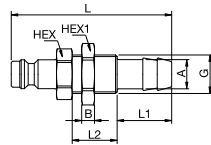

Single Shut-Off

21SFTS Plug without valve, Panel Mount with Hose Barb

Brass

A		HEX	HEX1	B	G	L	L1	L2	Version
4	21SFTS04MXX	14	14	3	M10x1	50	17	14	Brass
4	21SFTS04MXXN 9095 21 04	14	14	3	M10x1	50	17	14	Nickel-plated brass
5	21SFTS05MXX	14	17	4	M12x1	50	17	14	Brass
5	21SFTS05MXXN	14	17	4	M12x1	50	17	14	Nickel-plated brass
6	21SFTS06MXX	14	17	4	M12x1	50	17	14	Brass
6	21SFTS06MXXN 9095 21 06	14	17	4	M12x1	50	17	14	Nickel-plated brass
8	21SFTS08MXX	14	17	4	M12x1	50	17	14	Brass
8	21SFTS08MXXN 9095 21 08	14	17	4	M12x1	50	17	14	Nickel-plated brass