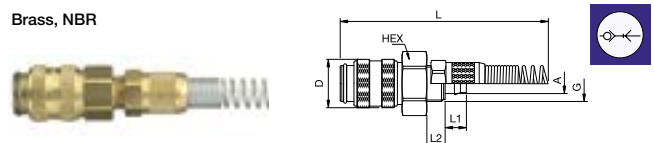

21KAKK Coupler with valve, Plastic Hose Connection with Spring Guard

Brass, NBR

A		HEX	G	L	L1	L2	D	Version
4 x 6	21KAKK06MPX	14	M10x1	125	7	6	16	Brass
4 x 6	21KAKK06MPN	14	M10x1	125	7	6	16	Nickel-plated brass
6 x 8	21KAKK08MPX	14	M10x1	130	7	6	16	Brass
6 x 8	21KAKK08MPN	14	M10x1	130	7	6	16	Nickel-plated brass