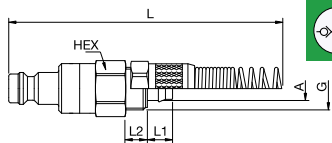

21SBKK Plug with valve, Plastic Hose Connection with Spring Guard

Brass, NBR

A	Version	HEX	G	L	L1	L2	Version
4 x 6	21SBKK06MPX	14	M10x1	130	7	6	Brass
4 x 6	21SBKK06MPN	14	M10x1	130	7	6	Nickel-plated brass
6 x 8	21SBKK08MPX	14	M12x1	135	7	6	Brass
6 x 8	21SBKK08MPN	14	M12x1	135	7	6	Nickel-plated brass