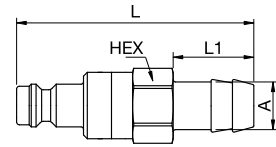

21SBTF Plug with valve, Hose Barb

Brass, NBR

A			HEX	L	L1	Version
4			14	50	17	Brass
4	21SBTF04MPX					
4	21SBTF04MPN	9285 21 04	14	50	17	Nickel-plated brass
5	21SBTF05MPX		14	50	17	Brass
5	21SBTF05MPN		14	50	17	Nickel-plated brass
6	21SBTF06MPX		14	50	17	Brass
6	21SBTF06MPN	9285 21 06	14	50	17	Nickel-plated brass
8	21SBTF08MPX		14	50	17	Brass
8	21SBTF08MPN	9285 21 08	14	50	17	Nickel-plated brass
9	21SBTF09MPX		14	50	17	Brass
9	21SBTF09MPN		14	50	17	Nickel-plated brass
10	21SBTF10MPX		14	50	17	Brass
10	21SBTF10MPN		14	50	17	Nickel-plated brass