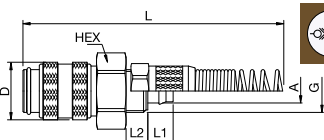

21KLKK Coupler with valve, Plastic Hose Connection with Spring Guard

Nickel-plated brass, NBR

A		HEX	G	L	L1	L2	D
4 x 6	21KLKK06MPN	14	M10x1	125	7	6	16
6 x 8	21KLKK08MPN	14	M10x1	130	7	6	16