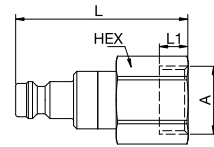

Nickel-plated brass, NBR

A		HEX	L	L1
G1/8	21SLAW10MPN	14	40	7
G1/4	21SLAW13MPN	17	42	9
G3/8	21SLAW17MPN	19	42	9

Dry-Break

21SLIW Plug with valve, Female Thread

Nickel-plated brass, NBR

A		HEX	L	L1
G1/8	21SLIW10MPN	14	40	7
G1/4	21SLIW13MPN	17	42	7
G3/8	21SLIW17MPN	19	42	7