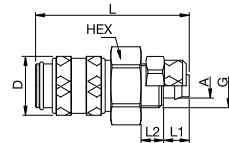

21KLKO Coupler with valve, with Plastic Hose Connection

Nickel-plated brass, NBR

A	Version	HEX	G	L	L1	L2	D
4 x 6	21KLKO06MPN	14	M10x1	42	7	6	16
6 x 8	21KLKO08MPN	14	M12x1	42	7	6	16