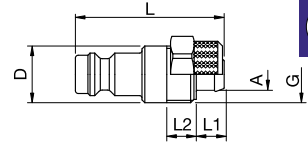

21SFK0 Plug without valve, with Plastic Hose Connection

Brass

A			G	L	L1	L2	D	Version
4 x 6	21SFK006MXX		M10x1	32	6	6	10	Brass
4 x 6	21SFK006MXN		M10x1	32	6	6	10	Nickel-plated brass
6 x 8	21SFK008MXX		M12x1	32	6	6	12	Brass
6 x 8	21SFK008MXN		M12x1	32	6	6	12	Nickel-plated brass