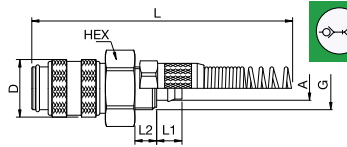

21KBKK Coupler with valve, Plastic Hose Connection with Spring Guard

Brass, NBR

A		HEX	G	L	L1	L2	D	Version
4 x 6	21KBKK06MPX	14	M10x1	125	7	6	16	Brass
4 x 6	21KBKK06MPN	14	M10x1	125	7	6	16	Nickel-plated brass
M12 x 1	21KBKK08MPX	14	M10x1	130	7	6	16	Brass
M12 x 1	21KBKK08MPN	14	M10x1	130	7	6	16	Nickel-plated brass