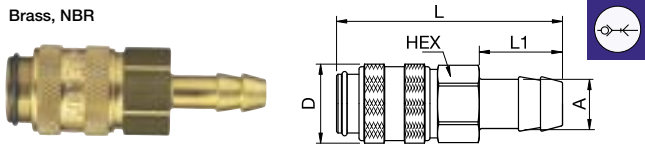

* maximum static working pressure with design factor 4 to 1.

 Single Shut-Off

21KAA Coupler with valve, Male Thread

Brass, NBR

A	Version	HEX	L	L1	D	Version
G1/8	21KAAW10MPX	14	36	7	16	Brass
G1/8	21KAAW10MPN	14	36	7	16	Nickel-plated brass
G1/4	21KAAW13MPX	17	38	9	16	Brass
G1/4	21KAAW13MPN	17	38	9	16	Nickel-plated brass
G3/8	21KAAW17MPX	19	38	9	16	Brass
G3/8	21KAAW17MPN	19	38	9	16	Nickel-plated brass
M10 x 1	21KAAD10MPX	14	37	8	16	Brass
M10 x 1	21KAAD10MPN	14	37	8	16	Nickel-plated brass
M12 x 1.5	21KAAD12MPX	17	39	10	16	Brass
M12 x 1.5	21KAAD12MPN	17	39	10	16	Nickel-plated brass
M14 x 1.5	21KAAD14MPX	17	39	10	16	Brass
M14 x 1.5	21KAAD14MPN	17	39	10	16	Nickel-plated brass

 Single Shut-Off

21KAI Coupler with valve, Female Thread

Brass, NBR

A	Version	HEX	L	L1	D	Version
G1/8	21KAIW10MPX	14	36	9	16	Brass
G1/8	21KAIW10MPN	14	36	9	16	Nickel-plated brass
G1/4	21KAIW13MPX	17	38	9	16	Brass
G1/4	21KAIW13MPN	17	38	9	16	Nickel-plated brass
G3/8	21KAIW17MPX	19	38	9	16	Brass
G3/8	21KAIW17MPN	19	38	9	16	Nickel-plated brass
M12 x 1.5	21KAIM12MPX	17	38	6	16	Brass
M12 x 1.5	21KAIM12MPN	17	38	6	16	Nickel-plated brass
M14 x 1.5	21KAIM14MPX	17	38	6	16	Brass
M14 x 1.5	21KAIM14MPN	17	38	6	16	Nickel-plated brass

Single Shut-Off

21KATF Coupler with valve, Hose Barb

Brass, NBR

A		HEX	L	L1	D	Version
4	21KATF04MPX	14	46	17	16	Brass
4	21KATF04MPN	14	46	17	16	Nickel-plated brass
5	21KATF05MPX	14	46	17	16	Brass
5	21KATF05MPN	14	46	17	16	Nickel-plated brass
6	21KATF06MPX	14	46	17	16	Brass
6	21KATF06MPN	14	46	17	16	Nickel-plated brass
8	21KATF08MPX	14	46	17	16	Brass
8	21KATF08MPN	14	46	17	16	Nickel-plated brass
9	21KATF09MPX	14	46	17	16	Brass
9	21KATF09MPN	14	46	17	16	Nickel-plated brass
10	21KATF10MPX	14	46	17	16	Brass
10	21KATF10MPN	14	46	17	16	Nickel-plated brass