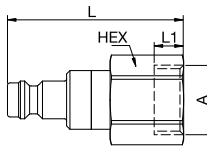

21KBRP Coupler with valve, Push-In

Nickel-plated brass, NBR

A		HEX	L	D	D1
6	21KBRP06MPN	14	43.5	16	13.3
8	21KBRP08MPN	17	48	16	15.3

Double Shut-off

21SBA Plug with valve, Male Thread

Brass, NBR

A			HEX	L	L1	Version
G1/8			14	40	7	Brass
G1/8	21SBAW10MPX					
G1/8	21SBAW10MPN	9287 21 10	14	40	7	Nickel-plated brass
G1/4	21SBAW13MPX		17	42	9	Brass
G1/4	21SBAW13MPN	9287 21 13	17	42	9	Nickel-plated brass
G3/8	21SBAW17MPX		19	42	9	Brass
G3/8	21SBAW17MPN		19	42	9	Nickel-plated brass
M10 x 1	21SBAD10MPX		14	41	8	Brass
M10 x 1	21SBAD10MPN		14	41	8	Nickel-plated brass
M12 x 1.5	21SBAD12MPX		17	43	10	Brass
M12 x 1.5	21SBAD12MPN		17	43	10	Nickel-plated brass
M14 x 1.5	21SBAD14MPX		17	43	10	Brass
M14 x 1.5	21SBAD14MPN		17	43	10	Nickel-plated brass

21SBI Plug with valve, Female Thread

Brass, NBR

A			HEX	L	L1	Version
G1/8			14	40	7	Brass
G1/8	21SBIW10MPX					
G1/8	21SBIW10MPN	9286 21 10	14	40	7	Nickel-plated brass
G1/4	21SBIW13MPX		17	42	7	Brass
G1/4	21SBIW13MPN	9286 21 13	17	42	7	Nickel-plated brass
G3/8	21SBIW17MPX		19	42	7	Brass
G3/8	21SBIW17MPN		19	42	7	Nickel-plated brass
M12 x 1.5	21SBIM12MPX		17	42	7	Brass
M12 x 1.5	21SBIM12MPN		17	42	7	Nickel-plated brass
M14 x 1.5	21SBIM14MPX		17	42	7	Brass
M14 x 1.5	21SBIM14MPN		17	42	7	Nickel-plated brass