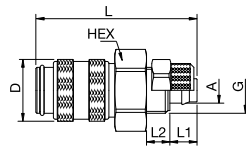

21KBKO Coupler with valve, with Plastic Hose Connection

Brass, NBR

A		HEX	G	L	L1	L2	D	Version
4 x 6	21KBKO06MPX	14	M10x1	42	7	6	16	Brass
4 x 6	21KBKO06MPN	14	M10x1	42	7	6	16	Nickel-plated brass
6 x 8	21KBKO08MPX	14	M12x1	42	7	6	16	Brass
6 x 8	21KBKO08MPN	14	M12x1	42	7	6	16	Nickel-plated brass