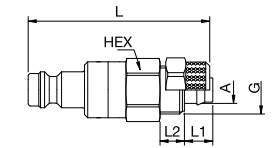

21SBKO Plug with valve, with Plastic Hose Connection

Brass, NBR

A			HEX	G	L	L1	L2	Version
4 x 6			14	M10x1	46	7	6	Brass
4 x 6	21SBKO06MPX							
4 x 6	21SBKO06MPN		14	M10x1	46	7	6	Nickel-plated brass
6 x 8	21SBKO08MPX		14	M12x1	46	7	6	Brass
6 x 8	21SBKO08MPN		14	M12x1	46	7	6	Nickel-plated brass