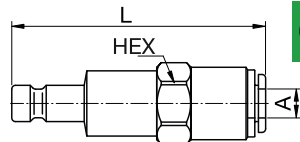

21SBRP Plug with valve, Push-In

Nickel-plated brass, NBR

A	Version	HEX	L
4 x 6	21SBRP06MPN	14	47.5
6 x 8	21SBRP08MPN	17	47.5

Dry-Break