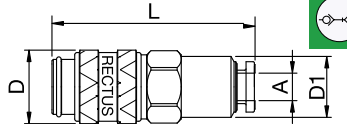

21KBRP Coupler with valve, Push-In

Nickel-plated brass, NBR

A		HEX	L	D	D1
6	21KBRP06MPN	14	43.5	16	13.3
8	21KBRP08MPN	17	48	16	15.3

Double Shut-off

21SBA Plug with valve, Male Thread

Brass, NBR

A			HEX	L	L1	Version
G1/8			14	40	7	Brass
G1/8	21SBAW10MPX					
G1/8	21SBAW10MPN	9287 21 10	14	40	7	Nickel-plated brass
G1/4	21SBAW13MPX		17	42	9	Brass
G1/4	21SBAW13MPN	9287 21 13	17	42	9	Nickel-plated brass
G3/8	21SBAW17MPX		19	42	9	Brass
G3/8	21SBAW17MPN		19	42	9	Nickel-plated brass
M10 x 1	21SBAD10MPX		14	41	8	Brass
M10 x 1	21SBAD10MPN		14	41	8	Nickel-plated brass
M12 x 1.5	21SBAD12MPX		17	43	10	Brass
M12 x 1.5	21SBAD12MPN		17	43	10	Nickel-plated brass
M14 x 1.5	21SBAD14MPX		17	43	10	Brass
M14 x 1.5	21SBAD14MPN		17	43	10	Nickel-plated brass