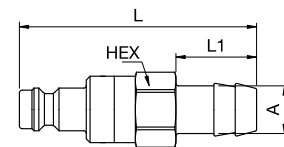

21SLTF Plug with valve, Hose Barb

Nickel-plated brass, NBR

A		HEX	L	L1
4	21SLTF04MPN	14	50	17
6	21SLTF06MPN	14	50	17
8	21SLTF08MPN	14	50	17
9	21SLTF09MPN	14	50	17
10	21SLTF10MPN	14	50	17