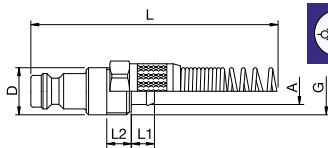

21SFKK Plug without valve, Plastic Hose Connection with Spring Guard

Brass

A		G	L	L1	L2	D	Version
4 x 6	21SFKK06MXX	M10x1	115	6	6	10	Brass
4 x 6	21SFKK06MXXN	M10x1	115	6	6	10	Nickel-plated brass
6 x 8	21SFKK08MXX	M12x1	120	6	6	12	Brass
6 x 8	21SFKK08MXXN	M12x1	120	6	6	12	Nickel-plated brass