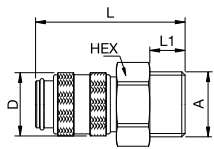

Flow Rate Water:
2.7 l/min.
pressure drop 0.5 bar

KL Dry-break

Working Pressure*:
up to 8 bar

Material:

- Coupling: Brass
- Plug: Brass
- Seals: NBR

Working Temperature:
-20°C up to +100°C (NBR)

Flow Rate Water:
2.7 l/min.
pressure drop 0.5 bar

* maximum static working pressure with design factor 4 to 1.

 Single Shut-Off

21KAA Coupler with valve, Male Thread

Brass, NBR

A	Version	HEX	L	L1	D	Version
G1/8	21KAAW10MPX	14	36	7	16	Brass
G1/8	21KAAW10MPN	14	36	7	16	Nickel-plated brass
G1/4	21KAAW13MPX	17	38	9	16	Brass
G1/4	21KAAW13MPN	17	38	9	16	Nickel-plated brass
G3/8	21KAAW17MPX	19	38	9	16	Brass
G3/8	21KAAW17MPN	19	38	9	16	Nickel-plated brass
M10 x 1	21KAAD10MPX	14	37	8	16	Brass
M10 x 1	21KAAD10MPN	14	37	8	16	Nickel-plated brass
M12 x 1.5	21KAAD12MPX	17	39	10	16	Brass
M12 x 1.5	21KAAD12MPN	17	39	10	16	Nickel-plated brass
M14 x 1.5	21KAAD14MPX	17	39	10	16	Brass
M14 x 1.5	21KAAD14MPN	17	39	10	16	Nickel-plated brass