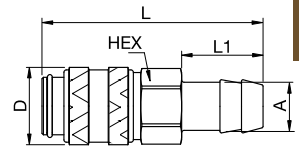

21KLTF Coupler with valve, Hose Barb

Nickel-plated brass, NBR

A	Version	HEX	L	L1	D
4	21KLTF04MPN	14	46	17	16
6	21KLTF06MPN	14	46	17	16
8	21KLTF08MPN	14	46	17	16
9	21KLTF09MPN	14	46	17	16
10	21KLTF10MPN	14	46	17	16