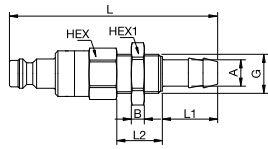

Dry-Break

21SLTS Plug with valve, Panel Mount with Hose Barb

Nickel-plated brass, NBR

A		HEX	HEX1	B	G	L	L1	L2
5	21SLTS05MPN	14	14	4	M12x1	64	17	14
6	21SLTS06MPN	14	17	4	M12x1	64	17	14