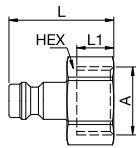

21KARP Coupler with valve, Push-In

Nickel-plated brass, NBR

A		HEX	L	D	D1
6	21KARP06MPN	14	43.5	16	13.3
8	21KARP08MPN	17	48	16	15.3

Single Shut-Off

21SFA Plug without valve, Male Thread

Brass

A			HEX	L	L1	Version
G1/8	21SAW10MXX		14	25	7	Brass
G1/8	21SAW10MXN	9087 21 10	14	25	7	Nickel-plated brass
G1/4	21SAW13MXX		17	28	9	Brass
G1/4	21SAW13MXN	9087 21 13	17	28	9	Nickel-plated brass
G3/8	21SAW17MXX		19	28	9	Brass
G3/8	21SAW17MXN		19	28	9	Nickel-plated brass
M10 x 1	21SFAD10MXX		14	26	8	Brass
M10 x 1	21SFAD10MXN		14	26	8	Nickel-plated brass
M12 x 1.5	21SFAD12MXX		17	28	10	Brass
M12 x 1.5	21SFAD12MXN		17	28	10	Nickel-plated brass
M14 x 1.5	21SFAD14MXX		17	28	10	Brass
M14 x 1.5	21SFAD14MXN		17	28	10	Nickel-plated brass

21SFI Plug without valve, Female Thread

Brass

A			HEX	L	L1	Version
G1/8	21SFIW10MXX		14	25	8	Brass
G1/8	21SFIW10MXN	9086 21 10	14	25	8	Nickel-plated brass
G1/4	21SFIW13MXX		17	25	9	Brass
G1/4	21SFIW13MXN	9086 21 13	17	25	9	Nickel-plated brass
G3/8	21SFIW17MXX		19	26	9	Brass
G3/8	21SFIW17MXN		19	26	9	Nickel-plated brass
M12 x 1.5	21SFIW12MXX		17	27	10	Brass
M12 x 1.5	21SFIW12MXN		17	27	10	Nickel-plated brass
M14 x 1.5	21SFIW14MXX		17	27	10	Brass
M14 x 1.5	21SFIW14MXN		17	27	10	Nickel-plated brass