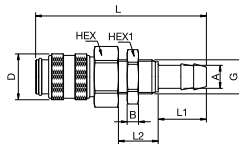

21KLTS Coupler with valve, Panel Mount with Hose Barb

Nickel-plated brass, NBR

A		HEX	HEX1	B	G	L	L1	L2	D
5	21KLTS05MPN	17	17	4	M12x1	60	17	14	16
6	21KLTS06MPN	17	17	4	M12x1	60	17	14	16