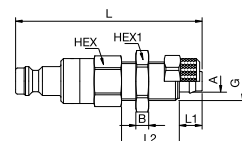

21SLKS Plug with valve, Panel Mount with Plastic Hose Connection

Nickel-plated brass, NBR

A		HEX	HEX1	B	G	L	L1	L2
4 x 6	21SLKS06MPN	14	12	3	M10x1	58	7	18
6 x 8	21SLKS08MPN	14	17	4	M12x1	58	7	18