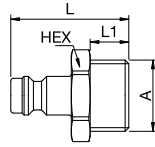

21KARP Coupler with valve, Push-In

Nickel-plated brass, NBR

A		HEX	L	D	D1
6	21KARP06MPN	14	43.5	16	13.3
8	21KARP08MPN	17	48	16	15.3

Single Shut-Off

21SFA Plug without valve, Male Thread

Brass

A			HEX	L	L1	Version
G1/8	21SAW10MXX		14	25	7	Brass
G1/8	21SAW10MXN	9087 21 10	14	25	7	Nickel-plated brass
G1/4	21SAW13MXX		17	28	9	Brass
G1/4	21SAW13MXN	9087 21 13	17	28	9	Nickel-plated brass
G3/8	21SAW17MXX		19	28	9	Brass
G3/8	21SAW17MXN		19	28	9	Nickel-plated brass
M10 x 1	21SFAD10MXX		14	26	8	Brass
M10 x 1	21SFAD10MXN		14	26	8	Nickel-plated brass
M12 x 1.5	21SFAD12MXX		17	28	10	Brass
M12 x 1.5	21SFAD12MXN		17	28	10	Nickel-plated brass
M14 x 1.5	21SFAD14MXX		17	28	10	Brass
M14 x 1.5	21SFAD14MXN		17	28	10	Nickel-plated brass

21SFI Plug without valve, Female Thread

Brass

A			HEX	L	L1	Version
G1/8	21SFIW10MXX		14	25	8	Brass
G1/8	21SFIW10MXN	9086 21 10	14	25	8	Nickel-plated brass
G1/4	21SFIW13MXX		17	25	9	Brass
G1/4	21SFIW13MXN	9086 21 13	17	25	9	Nickel-plated brass
G3/8	21SFIW17MXX		19	26	9	Brass
G3/8	21SFIW17MXN		19	26	9	Nickel-plated brass
M12 x 1.5	21SFIW12MXX		17	27	10	Brass
M12 x 1.5	21SFIW12MXN		17	27	10	Nickel-plated brass
M14 x 1.5	21SFIW14MXX		17	27	10	Brass
M14 x 1.5	21SFIW14MXN		17	27	10	Nickel-plated brass