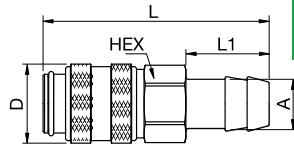

Double Shut-off

21KBTF Coupler with valve, Hose Barb

Brass, NBR

A		HEX	L	L1	D	Version
4	21KBTF04MPX	14	46	17	16	Brass
4	21KBTF04MPN	9223 21 04	14	46	17	Nickel-plated brass
5	21KBTF05MPX	14	46	17	16	Brass
5	21KBTF05MPN	14	46	17	16	Nickel-plated brass
6	21KBTF06MPX	14	46	17	16	Brass
6	21KBTF06MPN	9223 21 06	14	46	17	Nickel-plated brass
8	21KBTF08MPX	14	46	17	16	Brass
8	21KBTF08MPN	9223 21 08	14	46	17	Nickel-plated brass
9	21KBTF09MPX	14	46	17	16	Brass
9	21KBTF09MPN	14	46	17	16	Nickel-plated brass
10	21KBTF10MPX	14	46	17	16	Brass
10	21KBTF10MPN	14	46	17	16	Nickel-plated brass