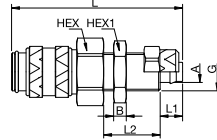

Nickel-plated brass, NBR

A	Version	HEX	G	L	L1	L2	D
4 x 6	21KLKO06MPN	14	M10x1	42	7	6	16
6 x 8	21KLKO08MPN	14	M12x1	42	7	6	16

Dry-Break

21KLKS Coupler with valve, Panel Mount with Plastic Hose Connection

Nickel-plated brass, NBR