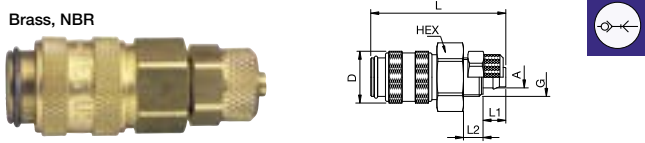

21KAKO Coupler with valve, with Plastic Hose Connection

Brass, NBR

A		HEX	G	L	L1	L2	D	Version
4 x 6	21KAKO06MPX	14	M10x1	42	7	6	16	Brass
4 x 6	21KAKO06MPN	14	M10x1	42	7	6	16	Nickel-plated brass
6 x 8	21KAKO08MPX	14	M12x1	42	7	6	16	Brass
6 x 8	21KAKO08MPN	14	M12x1	42	7	6	16	Nickel-plated brass