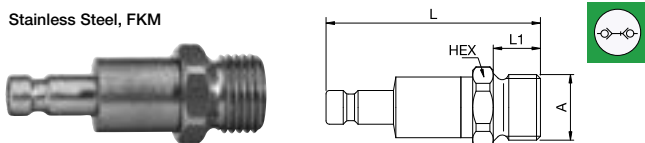

20KBKS Coupler with valve, Panel Mount with Plastic Hose Connection

Stainless Steel AISI 303, FKM

A		HEX	HEX1	B	G	L	L1	L2	D
3 x 4	20KBKS04RVX	12	11	3	M7x0.5	45	7	17	10
3 x 5	20KBKS05RVX	12	11	3	M7x0.5	45	7	17	10
4 x 6	20KBKS06RVX	12	12	3.5	M8x0.5	45	7	17	10

20SBA Plug with valve, Male Thread

Stainless Steel, FKM

A		HEX	L	L1	Version
M5	20SBAM05RVX	9	28	5	AISI 303
M5	20SBAM05EVX	9287X20 19	9	28	AISI 316L
G1/8	20SBAW10RVX	11	30	7	AISI 303
G1/8	20SBAW10EVX	9287X20 10	11	30	AISI 316L