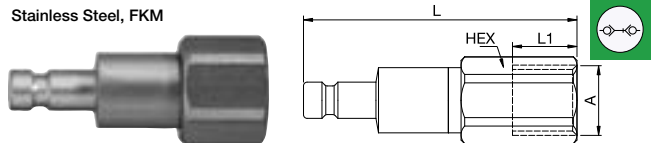

20SBA Plug with valve, Male Thread

Stainless Steel, FKM

A		HEX	L	L1	Version
M5	20SBAM05RVX	9	28	5	AISI 303
M5	20SBAM05EVX	9287X20 19	9	28	AISI 316L
G1/8	20SBAW10RVX	11	30	7	AISI 303
G1/8	20SBAW10EVX	9287X20 10	11	30	AISI 316L

Double Shut-off

20SBI Plug with valve, Female Thread

Stainless Steel, FKM

A		HEX	L	L1	Version
M5	20SBIM05RVX	9	27	5	AISI 303
M5	20SBIM05EVX	9	27	5	AISI 316L
G1/8	20SBIW10RVX	12	30	7	AISI 303
G1/8	20SBIW10EVX	9286X20 10	12	30	AISI 316L