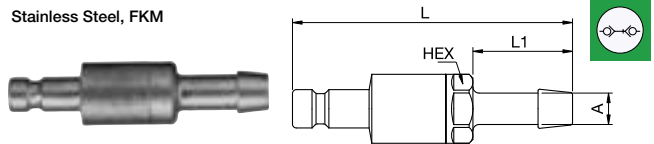

20SBTF Plug with valve, Hose Barb

Stainless Steel, FKM

A		HEX	L	L1	Version
4	20SBTF04RVX	8	37	13	AISI 303
4	20SBTF04EVX	8	37	13	AISI 316L
5	20SBTF05RVX	8	37	13	AISI 303