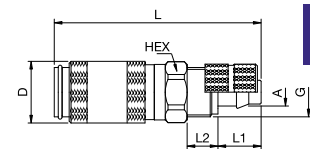

20KAKO Coupler with valve, with Plastic Hose Connection

Stainless Steel, FKM

A	Version	HEX	G	L	L1	L2	D	Version
3 x 4	20KAKO04RVX	9	M7x0.5	34	7	5	10	AISI 303
3 x 4	20KAKO04EVX	9	M7x0.5	34	7	5	10	AISI 316L
3 x 5	20KAKO05RVX	9	M7x0.5	34	7	5	10	AISI 303
3 x 5	20KAKO05EVX	9	M7x0.5	34	7	5	10	AISI 316L
4 x 6	20KAKO06RVX	9	M8x0.5	34	7	5	10	AISI 303
4 x 6	20KAKO06EVX	9	M8x0.5	34	7	5	10	AISI 316L