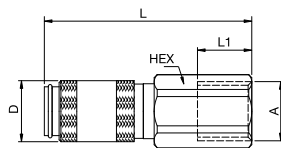

20KAI Coupler with valve, Female Thread

Stainless Steel, FKM

A	Version	HEX	L	L1	D	Version
M5	20KAIM05RVX	9	25	5	10	AISI 303
M5	20KAIM05EVX	9	25	5	10	AISI 316L
G1/8	20KAIW10RVX	12	28	7	10	AISI 303
G1/8	20KAIW10EVX	12	28	7	10	AISI 316L