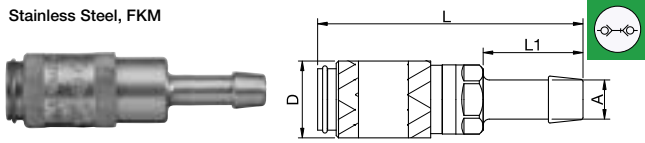

Double Shut-off

20KBTF Coupler with valve, Hose Barb

Stainless Steel, FKM

A		L	L1	D	Version
4	20KBTFO4RVX	35	13	10	AISI 303
4	20KBTFO4EVX	35	13	10	AISI 316L
5	20KBTFO5RVX	35	13	10	AISI 303