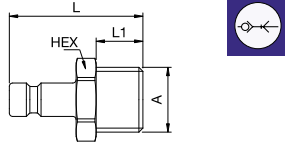

20SFA Plug without valve, Male Thread

Stainless Steel

A	HEX	L	L1	Version
M5	20SFAM05RXX	7	18	AISI 303
M5	20SFAM05EXX	7	18	AISI 316L
G1/8	20SFAW10RXX	11	20	AISI 303
G1/8	20SFAW10EXX	11	20	AISI 316L