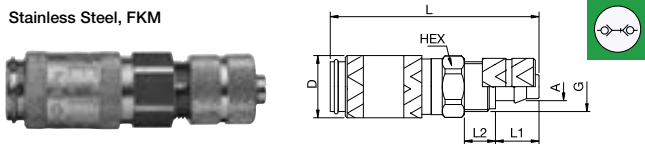

20KBK Coupler with valve, with Plastic Hose Connection

Stainless Steel, FKM

A		HEX	G	L	L1	L2	D	Version
3 x 4	20KBK004RVX	9	M7x0.5	34	7	5	10	AISI 303
3 x 4	20KBK004EVX	9	M7x0.5	34	7	5	10	AISI 316L
3 x 5	20KBK005RVX	9	M7x0.5	34	7	5	10	AISI 303
3 x 5	20KBK005EVX	9	M7x0.5	34	7	5	10	AISI 316L
4 x 6	20KBK006RVX	9	M8x0.5	34	7	5	10	AISI 303
4 x 6	20KBK006EVX	9	M8x0.5	34	7	5	10	AISI 316L