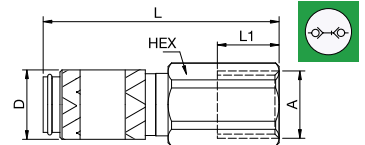

20KBI Coupler with valve, Female Thread

Stainless Steel, FKM

A	HEX	L	L1	D	Version		
M5	20KBIM05RVX	9	25	5	10	AISI 303	
M5	20KBIM05EVX	9214X20 19	9	25	5	10	AISI 316L
G1/8	20KBIW10RVX	12	28	7	10	AISI 303	
G1/8	20KBIW10EVX	9214X20 10	12	28	7	10	AISI 316L