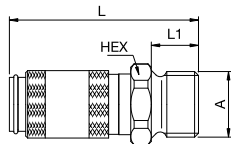

20KAA Coupler with valve, Male Thread

Stainless Steel, FKM

A	Version	HEX	L	L1	D	Version
M5	20KAAM05RVX	9	26	5	10	AISI 303
M5	20KAAM05EVX	9	26	5	10	AISI 316L
G1/8	20KAAW10RVX	11	28	7	10	AISI 303
G1/8	20KAAW10EVX	11	28	7	10	AISI 316L

Single Shut-Off