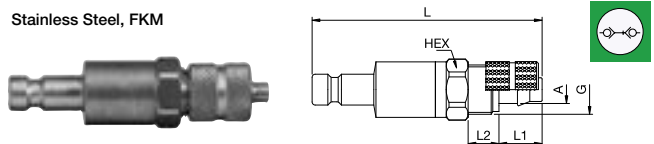

20SBKO Plug with valve, with Plastic Hose Connection

Stainless Steel, FKM

A		HEX	G	L	L1	L2	Version
3 x 4	20SBKO04RVX	9	M7x0.5	36	7	5	AISI 303
3 x 4	20SBKO04EVX	9	M7x0.5	36	7	5	AISI 316L
3 x 5	20SBKO05RVX	9	M7x0.5	36	7	5	AISI 303
3 x 5	20SBKO05EVX	9	M7x0.5	36	7	5	AISI 316L
4 x 6	20SBKO06RVX	9	M8x0.5	36	7	5	AISI 303
4 x 6	20SBKO06EVX	9	M8x0.5	36	7	5	AISI 316L