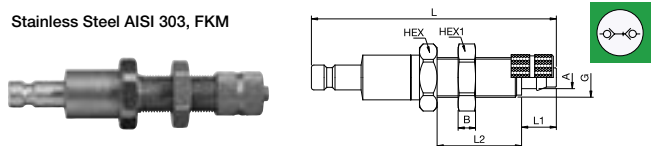

20SBKS Plug with valve, Panel Mount with Plastic Hose Connection

Stainless Steel AISI 303, FKM

A		HEX	HEX1	B	G	L	L1	L2
3 x 4	20SBKS04RVX	12	11	3	M7x0.5	47	7	17
3 x 5	20SBKS05RVX	12	11	3	M7x0.5	47	7	17
4 x 6	20SBKS06RVX	12	12	3.5	M8x0.5	47	7	17