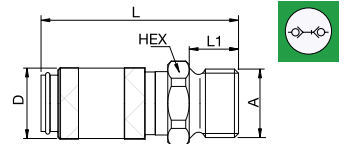

20KBA Coupler with valve, Male Thread

Stainless Steel, FKM

A	HEX	L	L1	D	Version		
M5	20KBAM05RVX	9	26	5	10	AISI 303	
M5	20KBAM05EVX	9201X20 19	9	26	5	10	AISI 316L
G1/8	20KBAW10RVX	11	28	7	10	AISI 303	
G1/8	20KBAW10EVX	9201X20 10	11	28	7	10	AISI 316L