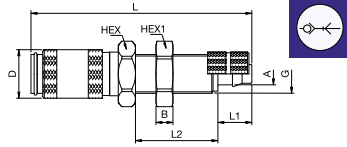

Single Shut-Off

20KAKS Coupler with valve, Panel Mount with Plastic Hose Connection

Stainless Steel AISI 303, FKM

A	HEX	HEX1	B	G	L	L1	L2	D	
3 x 4	20KAKS04RVX	12	11	3	M7x0.5	45	7	17	10
3 x 5	20KAKS05RVX	12	11	3	M7x0.5	45	7	17	10
4 x 6	20KAKS06RVX	12	11	3	M8x0.5	45	7	17	10