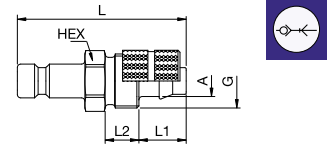

20SFKO Plug without valve, with Plastic Hose Connection

Stainless Steel

A	HEX	G	L	L1	L2	Version	
3 x 4	20SFK004RXX	8	M7x0.5	25	7	5	AISI 303
3 x 4	20SFK004EXX	8	M7x0.5	25	7	5	AISI 316L
3 x 5	20SFK005RXX	8	M7x0.5	25	7	5	AISI 303
3 x 5	20SFK005EXX	8	M7x0.5	25	7	5	AISI 316L
4 x 6	20SFK006RXX	8	M8x0.5	25	7	5	AISI 303
4 x 6	20SFK006EXX	8	M8x0.5	25	7	5	AISI 316L

Double Shut-off