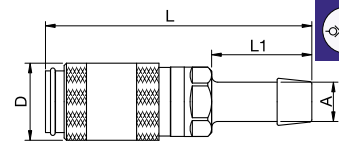

20KATF Coupler with valve, Hose Barb

Stainless Steel, FKM

A	Version	L	L1	D	Version
4	20KATF04RVX	35	13	10	AISI 303
4	20KATF04EVX	35	13	10	AISI 316L
5	20KATF05RVX	35	13	10	AISI 303