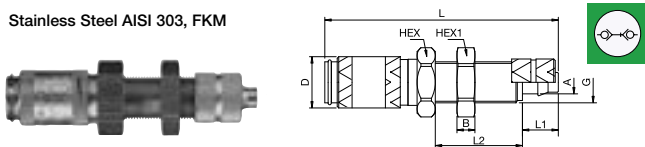

20KBKS Coupler with valve, Panel Mount with Plastic Hose Connection

Stainless Steel AISI 303, FKM

A		HEX	HEX1	B	G	L	L1	L2	D
3 x 4	20KBKS04RVX	12	11	3	M7x0.5	45	7	17	10
3 x 5	20KBKS05RVX	12	11	3	M7x0.5	45	7	17	10
4 x 6	20KBKS06RVX	12	12	3.5	M8x0.5	45	7	17	10