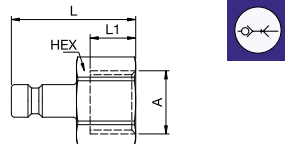

20SFI Plug without valve, Female Thread

Stainless Steel

A	HEX	L	L1	Version
M5	20SFIM05RXX	7	17	AISI 303
M5	20SFIM05EXX	7	17	AISI 316L
G1/8	20SFIW10RXX	12	19	AISI 303
G1/8	20SFIW10EXX	12	19	AISI 316L