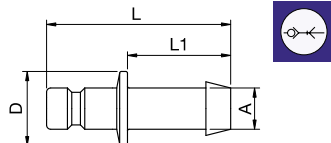

20SFTF Plug without valve, Hose Barb

Stainless Steel

A	L	L1	D	Version
4	20SFTF04RXX	24	13	AISI 303
4	20SFTF04EXX	24	13	AISI 316L
5	20SFTF05RXX	22	13	AISI 303

Single Shut-Off