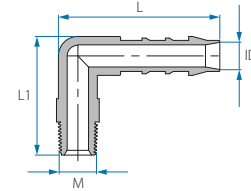

NPT Male Elbow Hose Connector

Cat. No.	ID inch	M (NPT)	L mm	L1 mm	Colour
12256902023	5/32"	1/8"	25.7	26.0	● Grey
12256902043	3/32"	1/4"	25.9	31.1	
12256903023	3/16"	1/8"	31.8	28.6	
12256903043	3/16"	1/4"	33.4	31.8	
12256903083	3/16"	1/2"	41.8	31.8	
12256904023	1/4"	1/8"	35.4	29.0	
12256904043	1/4"	1/4"	35.5	33.7	
12256904063	1/4"	3/8"	35.5	33.8	
12256904083	1/4"	1/2"	42.2	35.5	
12256905023	5/16"	1/8"	41.5	32.1	
12256905043	5/16"	1/4"	41.2	36.7	
12256905063	5/16"	3/8"	41.5	36.6	
12256905083	5/16"	1/2"	41.5	43.1	
12256906043	3/8"	1/4"	45.4	37.7	
12256906063	3/8"	3/8"	45.3	37.5	
12256906083	3/8"	1/2"	45.4	44.4	
12256906123	3/8"	3/4"	45.4	44.0	
12256908043	1/2"	1/4"	48.6	39.0	
12256908063	1/2"	3/8"	48.3	28.6	
12256908083	1/2"	1/2"	48.7	45.2	
12256908123	1/2"	3/4"	48.7	45.2	
12256909063	9/16"	3/8"	51.4	42.2	
12256909083	9/16"	1/2"	51.4	48.6	
12256909123	9/16"	3/4"	51.5	48.5	
12256910083	5/8"	1/2"	53.8	51.5	
12256910123	5/8"	3/4"	53.8	51.4	
12256912083	3/4"	1/2"	56.6	52.8	
12256912123	3/4"	3/4"	56.2	53.0	

Note: Packing 25 unit