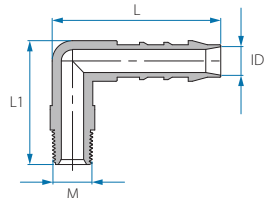

## Fittings - Hose Fittings

**NYLON 6-6**

**Working pressure**  
Up to 14 BAR  
(200 psi) at 20 °C

**Temperature**  
-20 °C - 110 °C  
(subject to application)

**Fittings' dimensions**  
refer to tube ID or OD, with respect to  
the common application.

### BSPT Male Elbow Hose Connector

Cat. No.	ID mm	M (BSPT)	L mm	L1 mm	Colour
12446944028	4	1/8"	26.7	24.1	● Blue
12446944048	4	1/4"	26.7	27.2	
12446945028	5	1/8"	31.8	26.8	
12446945048	5	1/4"	32.0	29.8	
12446945088	5	1/2"	31.8	33.0	
12446946028	6	1/8"	35.5	27.3	
12446946048	6	1/4"	35.5	29.8	
12446946068	6	3/8"	35.5	30.0	
12446946088	6	1/2"	35.5	33.7	
12446948028	8	1/8"	41.5	30.4	
12446948048	8	1/4"	41.5	32.8	
12446948068	8	3/8"	41.5	32.8	
12446948088	8	1/2"	41.5	36.8	
12446950048	10	1/4"	45.5	33.9	
12446950068	10	3/8"	45.5	34.1	
12446950088	10	1/2"	45.5	37.8	
12446950128	10	3/4"	45.5	38.9	
12446952048	12	1/4"	48.7	35.0	
12446952068	12	3/8"	48.7	35.3	
12446952088	12	1/2"	48.7	39.0	
12446952128	12	3/4"	48.7	39.7	
12446954068	14	3/8"	51.4	38.5	
12446954088	14	1/2"	51.4	42.3	
12446954128	14	3/4"	51.4	43.3	
12446956088	16	1/2"	53.7	44.9	
12446956128	16	3/4"	53.7	46.0	
12446959088	19	1/2"	56.0	46.4	
12446959128	19	3/4"	56.4	47.5	