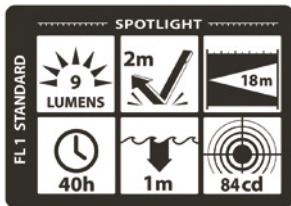

JNSP-4602B Dual-Light Headlamp

Non-rechargeable

FEATURES:

- CREE® LED technology - 50,000 + hours LED life
- Spotlight - floodlight - dual light ■ Limited Lifetime Warranty*
- Focused spotlight beam for distance illumination
- Unfocused widebeam floodlight for close up illumination
- Dual light (spot and flood together) for max. versatility
- Engineered polymer housing
- Single switch located on top of the light
- Adjustable ratchet tilt head
- Non-slip elastic head strap ■ Waterproof
- Impact and chemical resistant
- Powered by 3 premium AAA alkaline batteries (included)

Part number	Lumens	Run time (hrs)	Beam distance	Water rating	Drop rating	Width	Height	Depth	Weight
JNSP-4602B	Spotlight 9, Floodlight 30, Dual light 30	Spotlight 40 hrs, Floodlight 11 hrs, Dual light 16 hrs	18m	IPX7 waterproof	2 metres	2.4"	1.9"	1.8"	3.3 oz